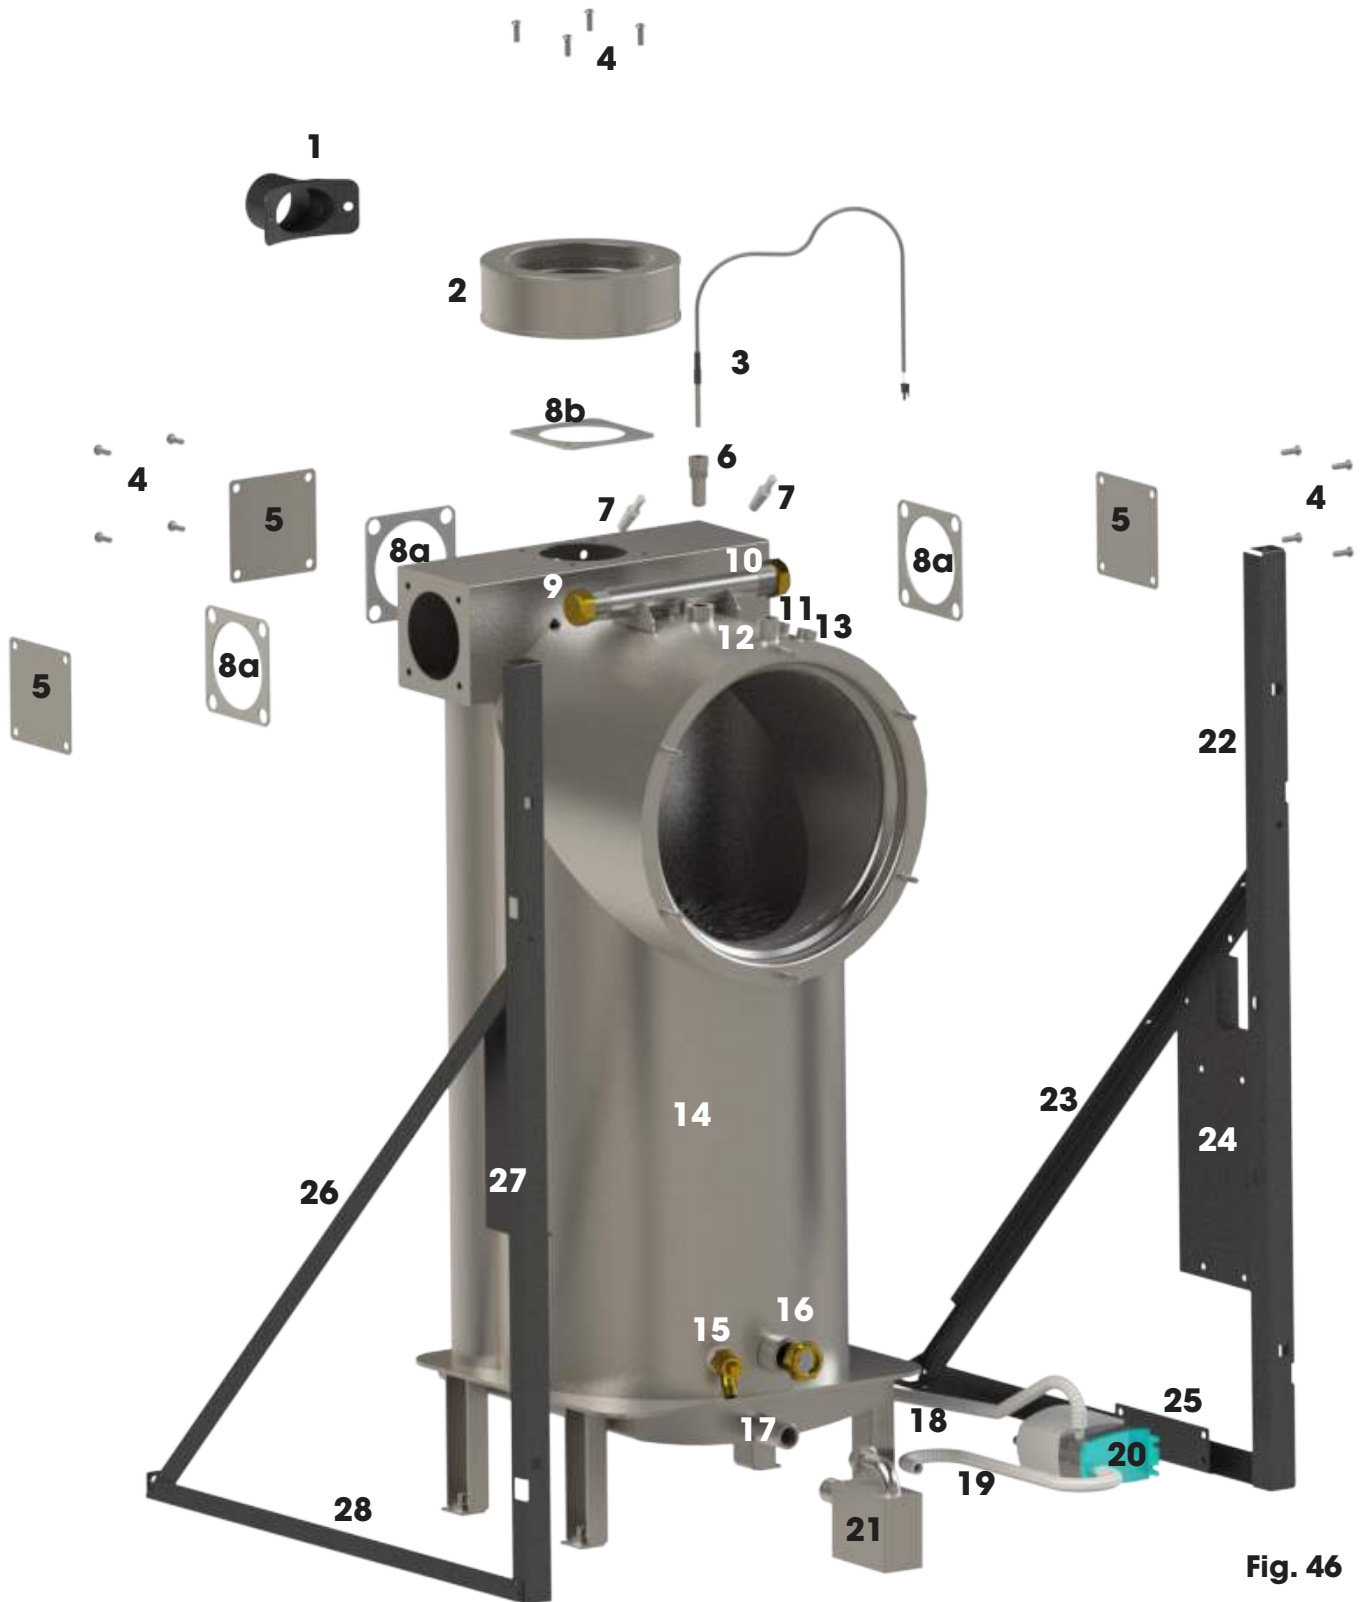

Boiler Exploded Components View

Fig. 46

Please refer to the next page to find spare part identification

Boiler Exploded Components View

Labelled Number	Part Number	Description
1	SS-ACCESS-005-01	Flue Air Adaptor Intake
	SS-ACCESS-006-01	M6 x 16 Hex Socket SS button bolts
	SS-ACCESS-008-01	Flue Air Adaptor Intake gasket
2	SS-ACCESS-004-01	Air Intake Flue Adaptor
3	SS-LOOM-009-01	PT sensor cable
4	SS-ACCESS-006-01	M6 x 16 Hex Socket SS button bolts
5	SS-HEX-009-01	HEX Flue Blanking Plates
6	SS-HEX-003-01	Thermostat Pocket
7	SS-HEX-008-01	Flue Gas Analysis Silicon Plug
8a	SS-HEX-010-01	HEX Flue Blanking Gasket - Rubber 3mm
8b	SS-HEX-010-04	HEX Flue Blanking Gasket - Rubber 3mm V2
9	SS-ACCESS-001-01	3/4" BSP Stop Cap & Washer
10	SS-ACCESS-002-01	3/4" to 22mm Straight Compression Adaptor Female
11	SS-HEX-005-01	Secondary Overheat Stat 110 degrees
12	SS-HEX-004-01	Air Vent - 1/8" BSP PM
13	SS-HEX-006-01	Primary Overheat Stat 95 degrees
14	SS-HEX-001-01	Heat Exchanger - 32kw + Tray
15	SS-HEX-002-01	1/2" BSP Drain Cock
16	SS-ACCESS-003-01	3/4" to 22mm Straight Compression Adaptor Male
17	SS-TRAP-006-02	Trap Union Nipple (Stainless Steel 316)
18	SS-TRAP-014-01	12mm OD (8mm ID) Condensate hose (200cm)
	SS-TRAP-004-01	10/12mm Pipe Clips (Pump clip)
19	SS-TRAP-003-01	12mm OD (8mm ID) Condensate hose (40cm)
	SS-TRAP-004-01	10/12mm Pipe Clips (Pump clip)
	SS-TRAP-005-01	12/14mm Pipe Clips (Trap clip)
20	SS-TRAPPUMP-002-01	Condense Pump Kit - Condens8 (Optional extra)
21	SS-TRAPKIT-001-01	Condensate Trap
	SS-TRAP-001-01	3/4" to 10mm Hose Adapter
	SS-TRAP-007-01	Trap Union PTFE Washer
22	SS-CASE-020-01	Right hand frame upright - BLACK
	SS-CASE-006-01	M5 Spring U Clip
	SS-CASE-009-01	M5 Cage Nut
23	SS-CASE-018-01	Right-Hand Angled Frame Support - BLACK
	SS-CASE-006-01	M5 Spring U Clip
24	SS-CASE-029-01	Controls Support plate - BLACK
	SS-WIRE-008-01	USB to USB Mini Extension lead 500mm
25	SS-CASE-015-01	Right hand bottom frame BLACK
	SS-CASE-006-01	M5 Spring U Clip
26	SS-CASE-017-01	Left-Hand Angled Frame Support - BLACK
27	SS-CASE-019-01	Left hand frame upright - BLACK
	SS-CASE-006-01	M5 Spring U Clip
	SS-CASE-009-01	M5 Cage Nut
	SS-CASE-031-01	Nozzle Holder Service Support clip
28	SS-CASE-016-01	Left hand bottom frame BLACK
	SS-CASE-006-01	M5 Spring U Clip