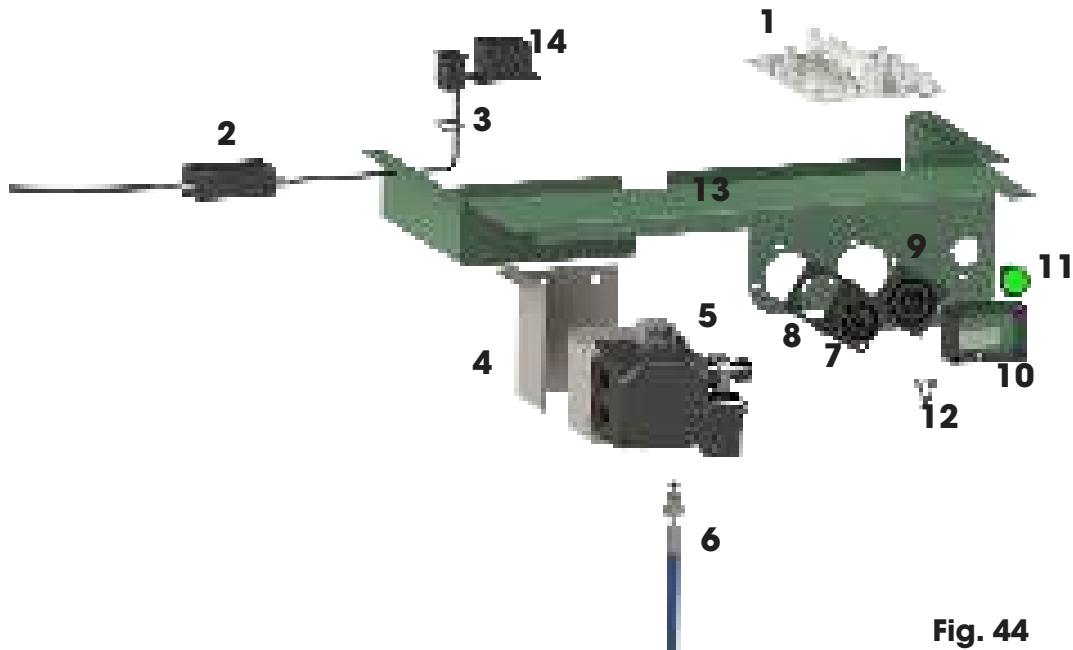

PCB Exploded Views

Fig. 2

Labelled Number	Part Number	Description
1	SS-PCB-008-01	PCB Cable cover
2	SS-LOOM-014-01	Mains supply Cable (Switch to PCB)
3	SS-PCB-004-01	Filtered IEC Power Socket, IEC C14, 3 A, 250 VAC
4	SS-PCB-012-01	Cable capture clip
5	SS-PCBKIT-001-03	PCB pre made Kit (Also includes item 3)

Top Tray Exploded View

Fig. 44

Labelled Number	Part Number	Description
1	H01-42002116-002	Wiring centre – 10-way junction box
2	SS-WIRE-007-01	USB 5v Power Supply
3	SS-WIRE-009-01	Spacer for USB 5v Socket
4	SS-CASE-028-01	Pump Mounting Bracket - SS
5	D01-071N4106	BFPM61 Oil Pump
	D01-071N1006	BFPM61 Solenoid coil
	D01-071N4214	BFPM61 Motor lead
	D01-071N4215	BFPM61 Transducer lead
	SS-LOOM-010-01	BFPM61 Pump solenoid lead
6	SS-BURN-038-01	Flexible pipe
7	SS-LOOM-007-01	PCB to Fan Socket
	SS-LOOM-004-01	Fan Loom
8	SS-CASE-013-01	Bulking plug spacer
9	SS-LOOM-006-01	PCB to Burner Socket
	SS-LOOM-005-01	Burner Loom
10	SS-LCDKIT-001-03	LCD Display Kit
	SS-WIRE-006-01	Coiled USB Angled to Angled lead
11	SS-CASE-012-01	On/Off Switch
12	SS-HEX-015-01	1.3mm Spring clip for Fire Valve Sensor
13	SS-CASE-026-01-EX	Top Support Tray - GREEN
14	SS-RELAYKIT-001-01	Switched Live Relay kit

Oil Line Connections View

Fig. 45

Labelled Number	Part Number	Description
1	F11-0440-A-14M-S-14F	Flexible 440mm Ruby Red Angled 1/4M x 1/4F
2	SS-CASE-031-01	Nozzle Holder Service Support clip
3	SS-HEX-021-01	1/4" Male/Female Elbow
4	SS-HEX-020-01	1/4" BSP Tee M/F/M
5	SS-HEX-016-01	1/4" Male/Female Isolation Valve (Bio)