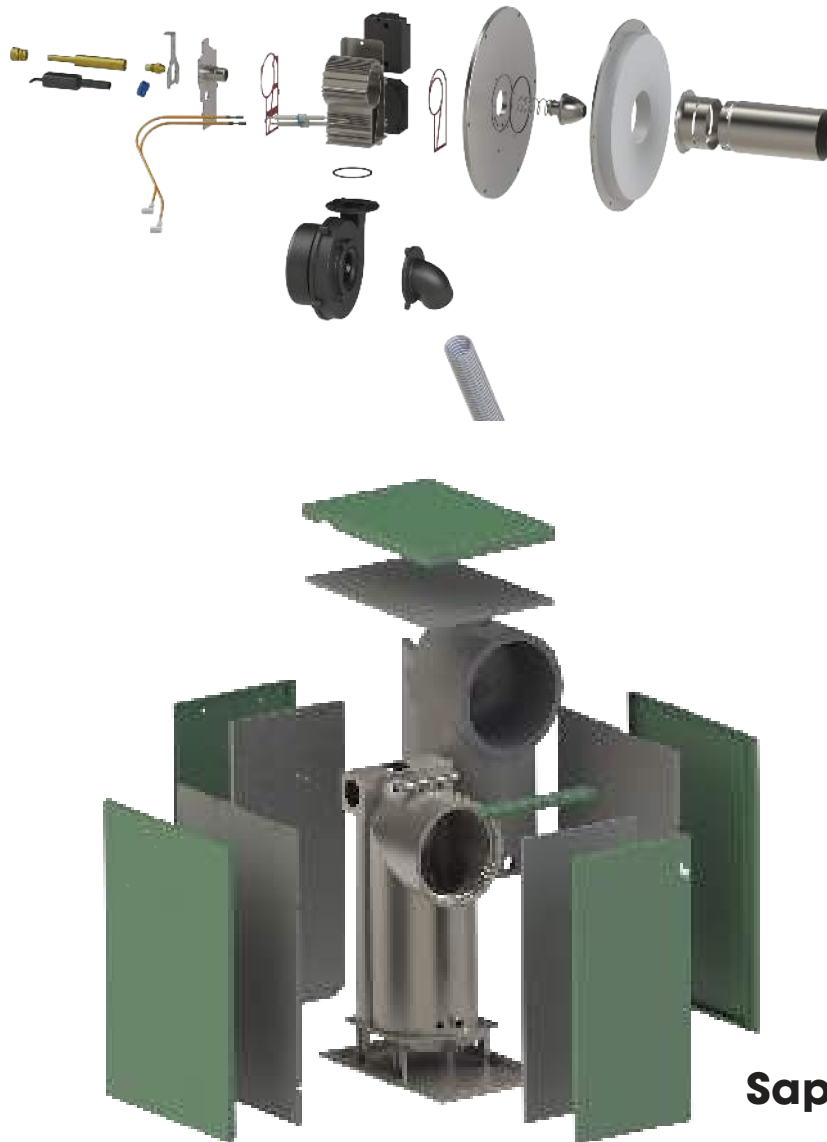

Sapphire[®]

Spare Parts Lists Sapphire External

Sapphire 6-32kW

Burner Exploded View

Fig. 42

Burner Exploded View

Labelled Number	Part Number	Description
1	SS-BURN-013-01	Nozzle Holder Adjuster
	SS-BURN-014-01	Nozzle Holder Locking Screw
	SS-BURN-015-01	Nozzle Holder O-Ring (21x6)
2	SS-BURN-012-01	Nozzle Holder
3	SS-WIRE-001-01	KLC20/24 24V DC Flame Detector with fixed 450 mm Cable
4	D01-030H8306	0.45 x 80 EH (23kW Version)
	D01-030H8310	0.55 x 80 EH (28kW Version)
	D01-030H8314	0.65 x 80 EH (32kW Version)
5	B14-0003	KLC Mounting Flange
6	SS-BURN-009-01	Nozzle Holder Locking Plate
7	SS-BURN-010-01	Air Pressure test point (incs seal)
	SS-BURN-043-01	Air pressure switch tubing (25cm)
8	SS-BURN-008-01	Fan Housing Plate
	SS-BURN-003-01	Sight Glass
	SS-BURN-004-01	Sight glass tube
9	E80-0601	HT-Leads (Sold Individually)
10	SS-BURN-007-01	Air box to housing plate sealing gasket
11	SS-BURN-005-01	Ignition electrode set
	SS-BURN-052-01	Electrode Rubber Washer
12	SS-BURN-006-01	Air Box 73mm
13	SS-CASE-027-01	Transformer Pr/Sw Bracket
14	SS-BURN-048-01	EBI Ignition Transformer 230v
15	H01-84444329	Air Pressure Switch DL2
	H01-75457584	Air Pressure Switch D2 Plastic Cover/Screw
16	SS-BURN-002-01	Air box to flange sealing gasket
17	SS-BURN-001-01	Flange Plate
18	SS-BURN-020-02	Graphite Seal - Blast Tube 27cm
19	SS-BURN-018-01	Nozzle Head Spring
20	SS-BURN-016-01	Nozzle head 16mm (23kW Version)
	SS-BURN-017-01	Nozzle head 19mm (28/32kW Version)
21	SS-BURN-031-01	Mounting flange gasket
22	SS-BURN-019-01	Blast tube base 1mm Slots
	SS-BURN-047-01	Blast tube base 3mm Slots
23	SS-BURN-021-01	Blast tube (100mm)
24	SS-BURN-044-01	Graphite Seal - Fan Seal (18cm)
25	SS-BURN-033-01	Fan Motor
26	SS-BURN-040-01	Fan Air Adaptor Intake
27	SS-ACCESS-007-02	Flexible Air Intake Hose (2m)