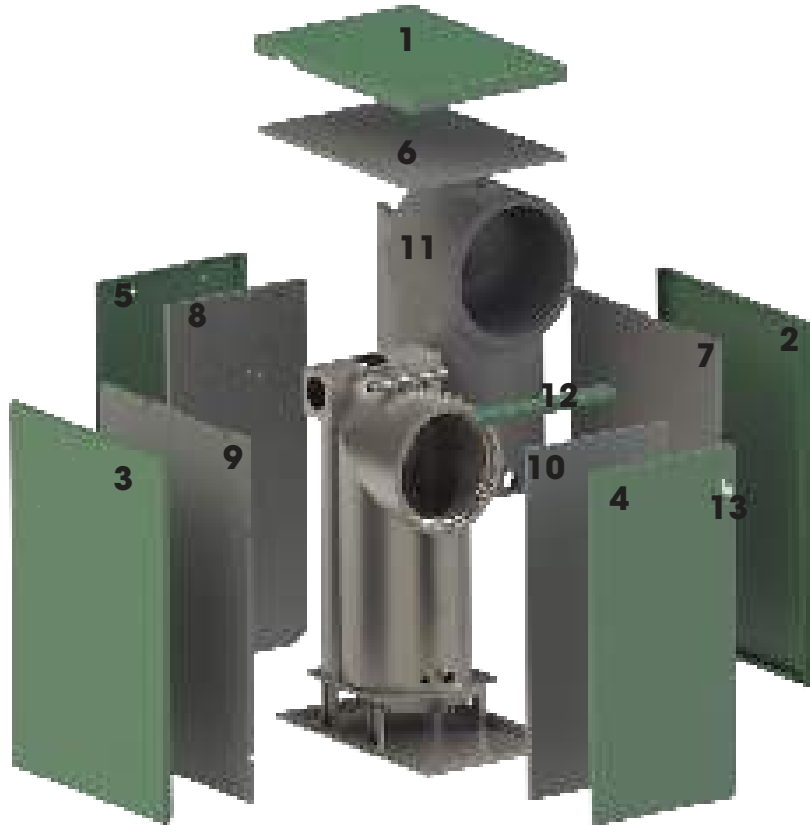

Boiler Exploded Casings View

Fig. 47

Labelled Number	Part Number	Description
1	SS-CASE-022-01-EX	Boiler Top Casing Panel - Green
2	SS-CASE-025-01-EX	Boiler Right Casing Panel - Green
3	SS-CASE-024-01-EX	Boiler Left Casing Panel - Green
4	SS-CASE-021-01-EX	Boiler Casing Door - Green
5	SS-CASE-023-01-EX	Boiler Rear Casing Panel - Green
6	SS-CASE-001-01	Casing Acoustic (Top Casing)
7	SS-CASE-003-01	Casing Acoustic (Right Casing)
8	SS-CASE-004-01	Casing Acoustic (Rear Casing)
9	SS-CASE-002-01	Casing Acoustic (Left Casing)
10	SS-CASE-005-01	Casing Acoustic (Door Casing)
11	SS-HEX-007-01	Heat Exchanger Insulation Jacket
12	SS-CASE-039-01-EX	Boiler Locking Strut
13	SS-CASE-041-01-EX	Cam Lock
	SS-CASE-040-01-EX	Cam Lock Key