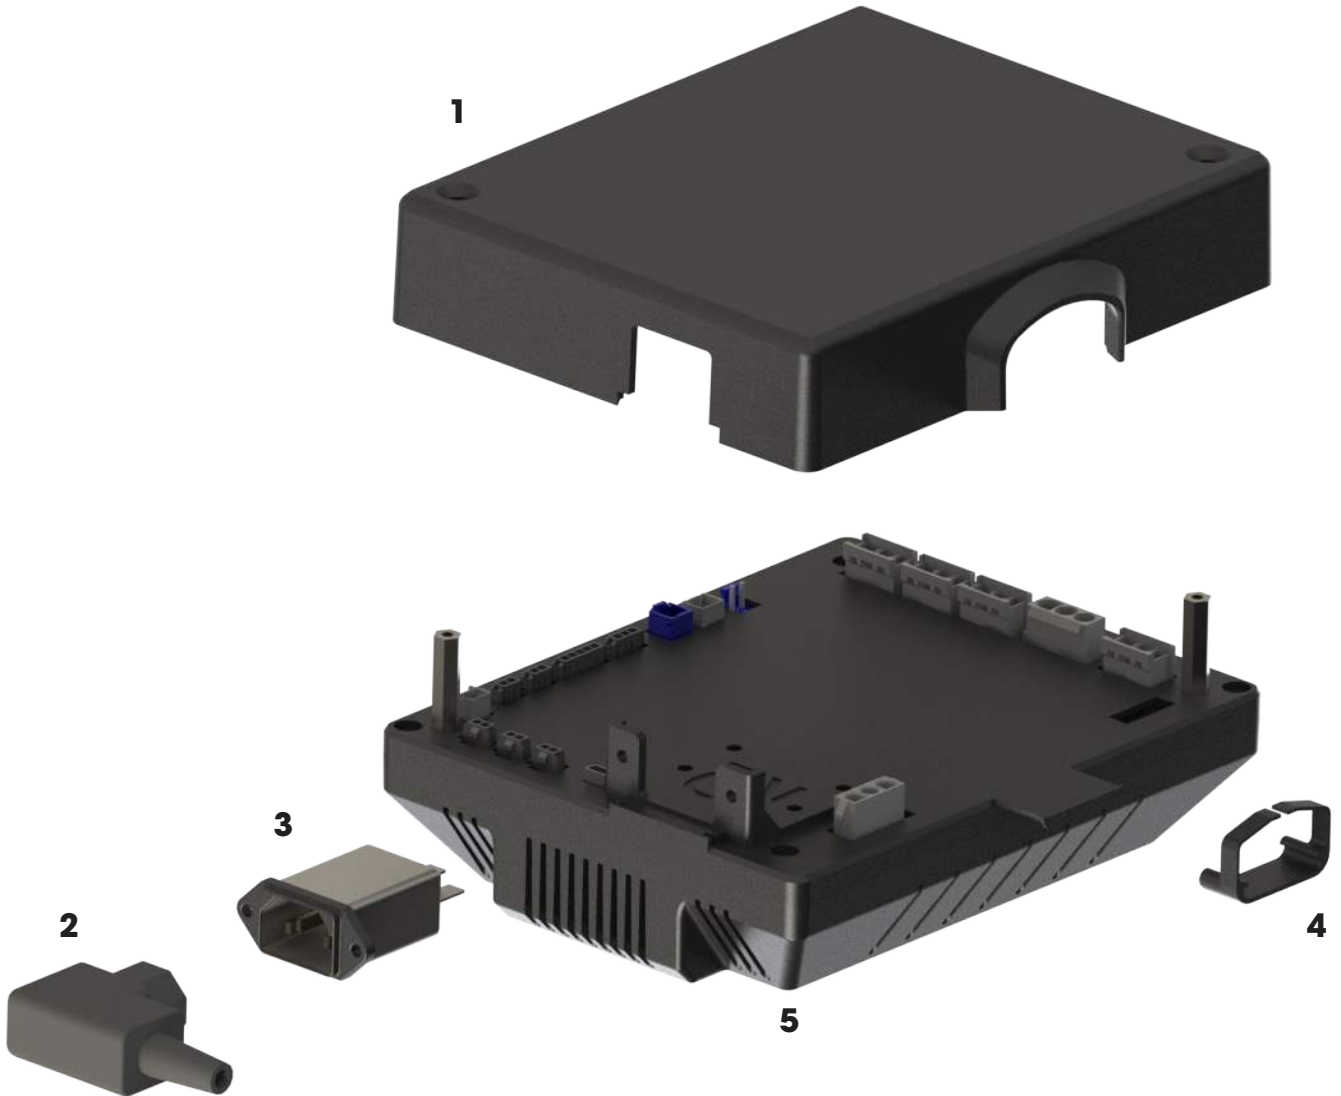

PCB Exploded Views

Fig. 2

Labelled Number	Part Number	Description
1	SS-PCB-008-01	PCB Cable cover
2	SS-LOOM-014-01	Mains supply Cable (Switch to PCB)
3	SS-PCB-004-01	Filtered IEC Power Socket, IEC C14, 3 A, 250 VAC
4	SS-PCB-012-01	Cable capture clip
5	SS-PCBKIT-001-03	PCB pre made Kit (Also includes item 3)