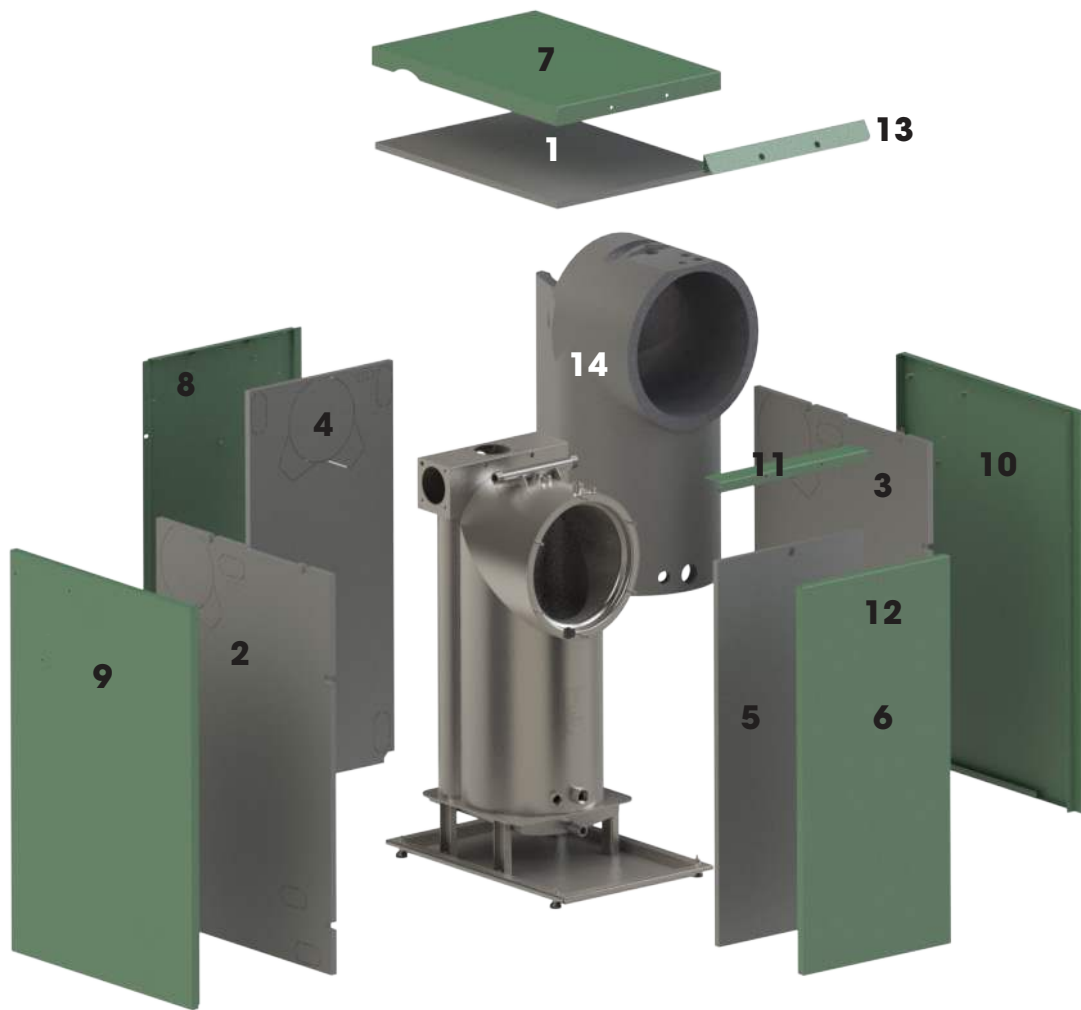

Boiler Exploded Casings View

Casings spare parts

Fig. 6

Labelled Number	Part Number	Description
1	SS-CASE-001-02	Casing Acoustic (Top Casing)
2	SS-CASE-002-02	Casing Acoustic (Left Casing)
3	SS-CASE-003-02	Casing Acoustic (Right Casing)
4	SS-CASE-004-02	Casing Acoustic (Rear Casing)
5	SS-CASE-005-02	Casing Acoustic (Door Casing)
6	SS-CASE-021-02-EX	Boiler Casing Door - GREEN
7	SS-CASE-022-02-EX	Boiler Top Casing Panel - GREEN
8	SS-CASE-023-02-EX	Boiler Rear Casing Panel - GREEN
9	SS-CASE-024-02-EX	Boiler Left Casing Panel - GREEN
10	SS-CASE-025-02-EX	Boiler Right Casing Panel - GREEN
11	SS-CASE-039-02-EX	Boiler Locking Strut
12	SS-CASE-040-01-EX	Cam Lock Key
	SS-CASE-041-01-EX	Cam Lock
13	SS-CASE-043-01-EX	Rain Deflector Plate
14	SS-HEX-007-01	Heat Exchanger Insulation Jacket