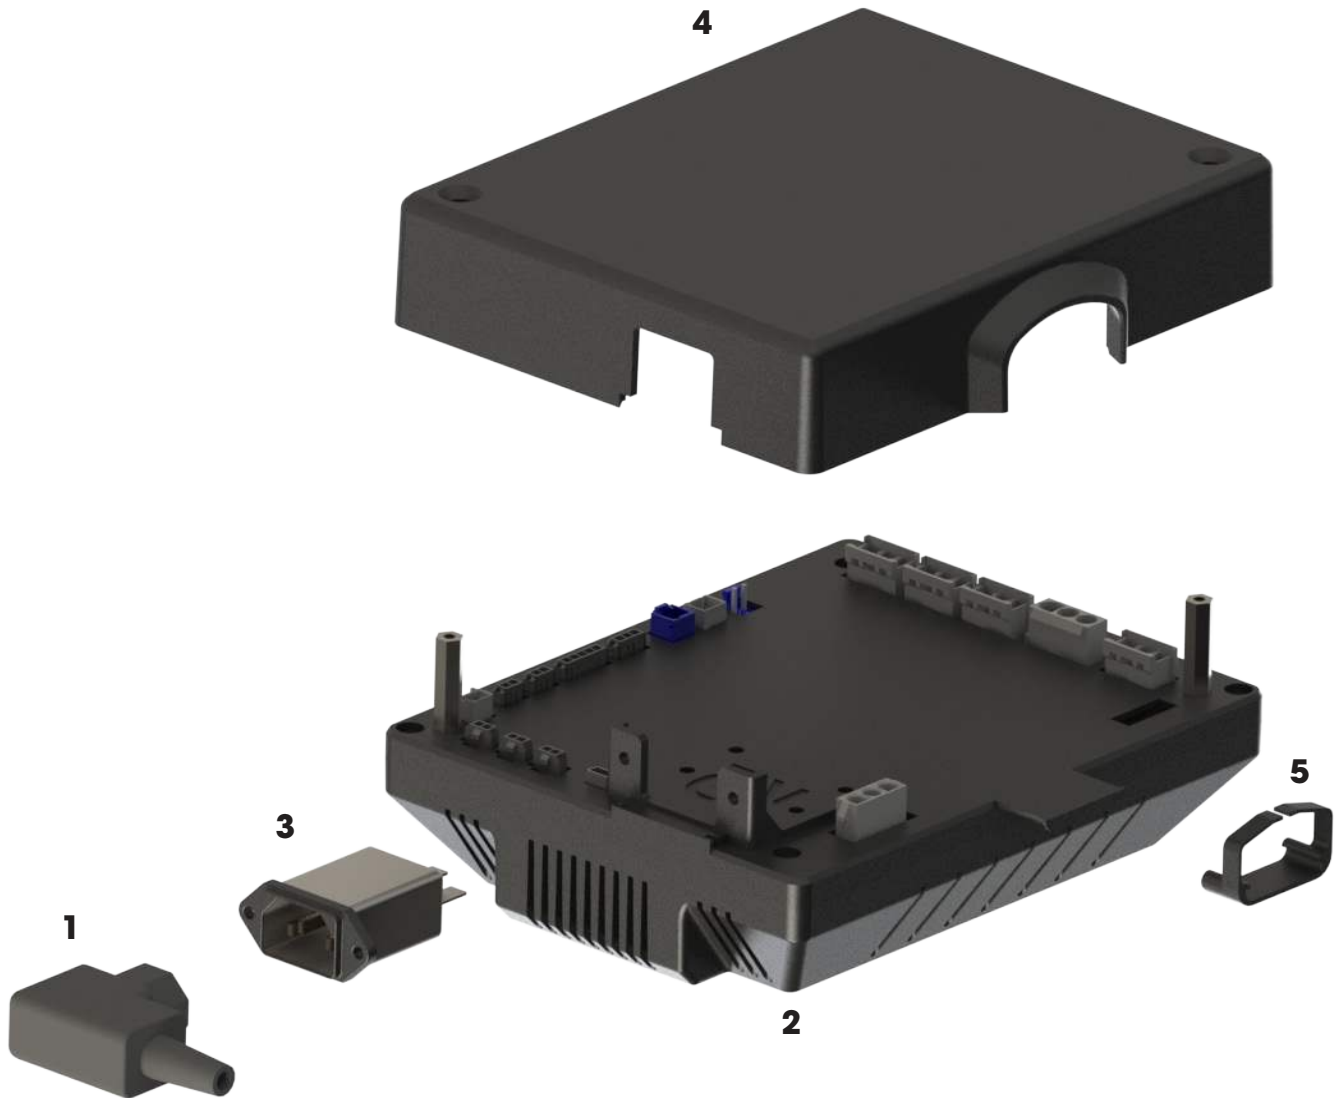

Sapphire[®]

Spare Parts Lists Sapphire External

Sapphire 6-32kW

Burner Exploded View

Burner spare parts

Fig. 1

Burner Exploded View

Labelled Number	Part Number	Description
1	B14-0003	KLC Mounting Flange
2	D01-030H8306	0.40 x 80 EH (23kW Version)
3	E80-0601	HT-Leads (Sold Individually)
4	H01-75457584	Air Pressure Switch D2 Plastic Cover/Screw
	H01-84444329	Air Pressure Switch DL2
5	SS-ACCESS-007-02	Flexible Air Intake Hose (2m)
6	SS-BURN-001-02	Flange Plate
7	SS-BURN-002-02	Air box to flange sealing gasket
8	SS-BURN-003-01	Sight Glass
	SS-BURN-004-01	Sight glass tube
9	SS-BURN-005-01	Ignition electrode set
10	SS-BURN-006-01	Air Box 73mm
11	SS-BURN-007-01	Air box to housing plate sealing gasket
12	SS-BURN-008-01	Fan Housing Plate
13	SS-BURN-009-01	Nozzle Holder Locking Plate
14	SS-BURN-010-01	Air Pressure test point (incs seal)
15	SS-BURN-012-01	Nozzle Holder
16	SS-BURN-013-01	Nozzle Holder Adjuster
	SS-BURN-014-01	Nozzle Holder Locking Screw
	SS-BURN-015-01	Nozzle Holder O-Ring (21x6)
17	SS-BURN-016-01	Nozzle head 16mm (23kW Version)
	SS-BURN-017-01	Nozzle head 19mm (28/32kW Version)
18	SS-BURN-018-01	Nozzle Head Spring
19	SS-BURN-020-02	Graphite Seal - Blast Tube 27cm
20	SS-BURN-031-01	Mounting flange gasket
21	SS-BURN-033-01	Fan Motor
22	SS-BURN-040-01	Fan Air Adaptor Intake
23	SS-BURN-043-01	Air pressure switch tubing (25cm)
24	SS-BURN-044-01	Graphite Seal - Fan Seal (18cm)
25	SS-BURN-048-01	EBI Ignition Transformer 230v
26	SS-BURN-052-01	Electrode Rubber Washer
27	SS-BURN-053-01	140mm Blast tube base 1mm Slots
28	SS-CASE-027-01	Transformer Pr/Sw Bracket
29	SS-WIRE-001-01	KLC20/24 24V DC Flame Detector with fixed 450 mm Cable

PCB Exploded View

PCB spare parts

Fig. 2

Labelled Number	Part Number	Description
1	SS-LOOM-014-01	Mains supply Cable (Switch to PCB)
2	SS-PCBKIT-001-03	PCB pre made Kit (Also includes item 3)
3	SS-PCB-004-01	Filtered IEC Power Socket, IEC C14, 3 A, 250 VAC
4	SS-PCB-008-01	PCB Cable cover
5	SS-PCB-012-01	Cable capture clip