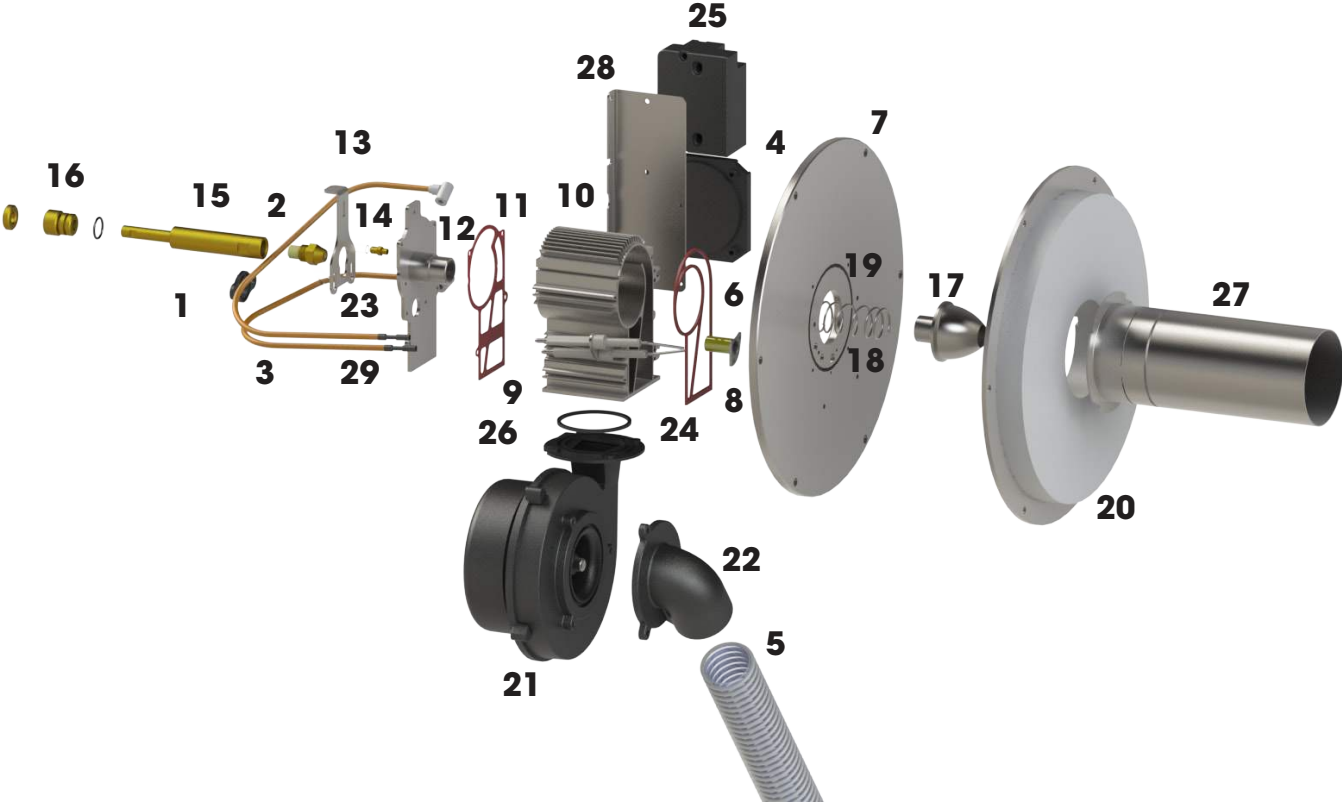

Sapphire[®]

Spare Parts Lists Sapphire External

Sapphire 6-32kW

Burner Exploded View

Burner spare parts

Fig. 1

Burner Exploded View

Labelled Number	Part Number	Description
1	B14-0003	KLC Mounting Flange
2	D01-030H8306	0.40 x 80 EH (23kW Version)
3	E80-0601	HT-Leads (Sold Individually)
4	H01-75457584	Air Pressure Switch D2 Plastic Cover/Screw
	H01-84444329	Air Pressure Switch DL2
5	SS-ACCESS-007-02	Flexible Air Intake Hose (2m)
6	SS-BURN-001-02	Flange Plate
7	SS-BURN-002-02	Air box to flange sealing gasket
8	SS-BURN-003-01	Sight Glass
	SS-BURN-004-01	Sight glass tube
9	SS-BURN-005-01	Ignition electrode set
10	SS-BURN-006-01	Air Box 73mm
11	SS-BURN-007-01	Air box to housing plate sealing gasket
12	SS-BURN-008-01	Fan Housing Plate
13	SS-BURN-009-01	Nozzle Holder Locking Plate
14	SS-BURN-010-01	Air Pressure test point (incs seal)
15	SS-BURN-012-01	Nozzle Holder
16	SS-BURN-013-01	Nozzle Holder Adjuster
	SS-BURN-014-01	Nozzle Holder Locking Screw
	SS-BURN-015-01	Nozzle Holder O-Ring (21x6)
17	SS-BURN-016-01	Nozzle head 16mm (23kW Version)
	SS-BURN-017-01	Nozzle head 19mm (28/32kW Version)
18	SS-BURN-018-01	Nozzle Head Spring
19	SS-BURN-020-02	Graphite Seal - Blast Tube 27cm
20	SS-BURN-031-01	Mounting flange gasket
21	SS-BURN-033-01	Fan Motor
22	SS-BURN-040-01	Fan Air Adaptor Intake
23	SS-BURN-043-01	Air pressure switch tubing (25cm)
24	SS-BURN-044-01	Graphite Seal - Fan Seal (18cm)
25	SS-BURN-048-01	EBI Ignition Transformer 230v
26	SS-BURN-052-01	Electrode Rubber Washer
27	SS-BURN-053-01	140mm Blast tube base 1mm Slots
28	SS-CASE-027-01	Transformer Pr/Sw Bracket
29	SS-WIRE-001-01	KLC20/24 24V DC Flame Detector with fixed 450 mm Cable

PCB Exploded View

PCB spare parts

Fig. 2

Labelled Number	Part Number	Description
1	SS-LOOM-014-01	Mains supply Cable (Switch to PCB)
2	SS-PCBKIT-001-03	PCB pre made Kit (Also includes item 3)
3	SS-PCB-004-01	Filtered IEC Power Socket, IEC C14, 3 A, 250 VAC
4	SS-PCB-008-01	PCB Cable cover
5	SS-PCB-012-01	Cable capture clip