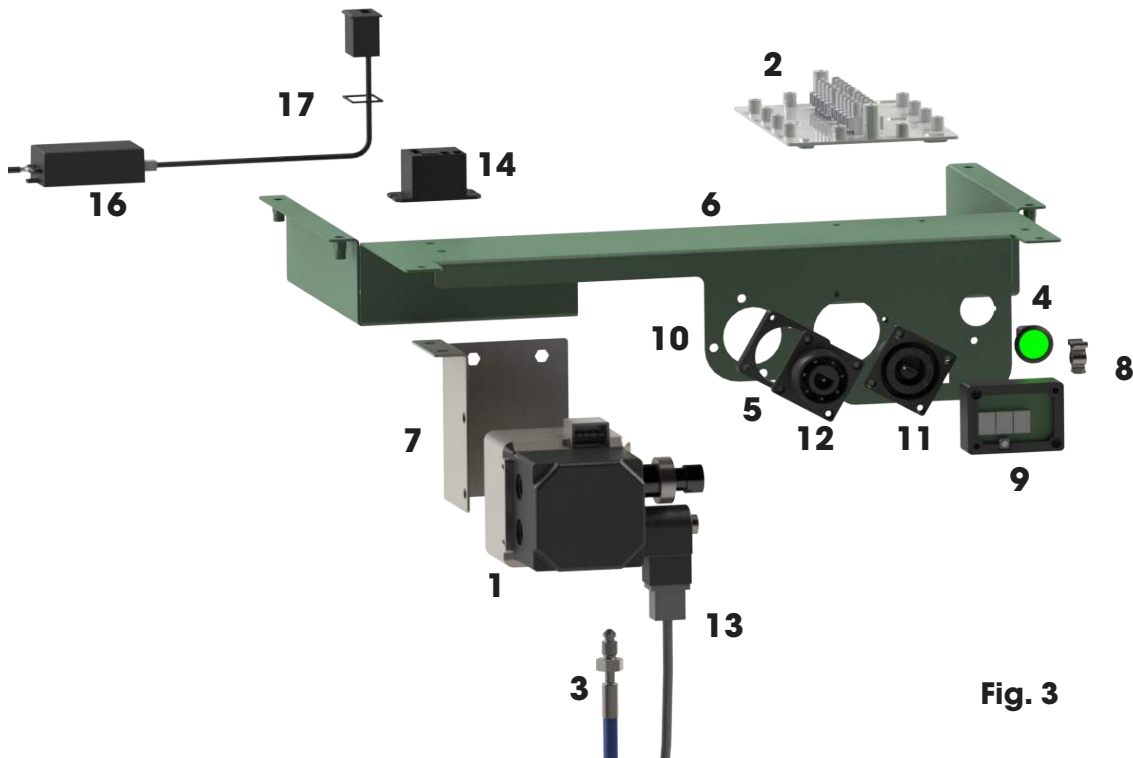

PCB Exploded View

PCB spare parts

Fig. 2

Labelled Number	Part Number	Description
1	SS-LOOM-014-01	Mains supply Cable (Switch to PCB)
2	SS-PCBKIT-001-03	PCB pre made Kit (Also includes item 3)
3	SS-PCB-004-01	Filtered IEC Power Socket, IEC C14, 3 A, 250 VAC
4	SS-PCB-008-01	PCB Cable cover
5	SS-PCB-012-01	Cable capture clip

Top Tray Exploded View

Top Tray spare parts

Fig. 3

Labelled Number	Part Number	Description
1	D01-071N1006	BFPM61 Solenoid coil
	D01-071N4106	BFPM61 Oil Pump
	D01-071N4214	BFPM61 Motor lead
	D01-071N4215	BFPM61 Transducer lead
2	H01-42002116-002	Wiring centre - 10-way junction box
3	SS-BURN-038-01	Flexible pipe
4	SS-CASE-012-01	On/Off Switch
5	SS-CASE-013-01	Bulking plug spacer
6	SS-CASE-026-02-EX	Top Support Tray - GREEN
7	SS-CASE-028-01	Pump Mounting Bracket - SS
8	SS-HEX-015-01	13mm Spring clip for Fire Valve Sensor
9	SS-LCDKIT-001-03	LCD Display Kit
10	SS-LOOM-004-01	Fan Loom
11	SS-LOOM-005-01	Burner Loom
	SS-LOOM-006-01	PCB to Burner Socket
12	SS-LOOM-007-01	PCB to Fan Socket
13	SS-LOOM-010-01	BFPM61 Pump solenoid lead
14	SS-RELAYKIT-001-01	Switched Live Relay kit
15	SS-WIRE-006-01	Coiled USB Angled to Angled lead
16	SS-WIRE-007-01	USB 5v Power Supply
17	SS-WIRE-009-01	Spacer for USB 5v Socket

Oil Line Connections View

Fuel connection spare parts

Fig. 4

Labelled Number	Part Number	Description
1	F11-0440-A-14M-S-14F	Flexible 440mm Ruby Red Angled 1/4M x 1/4F
2	SS-CASE-031-01	Nozzle Holder Service Support clip