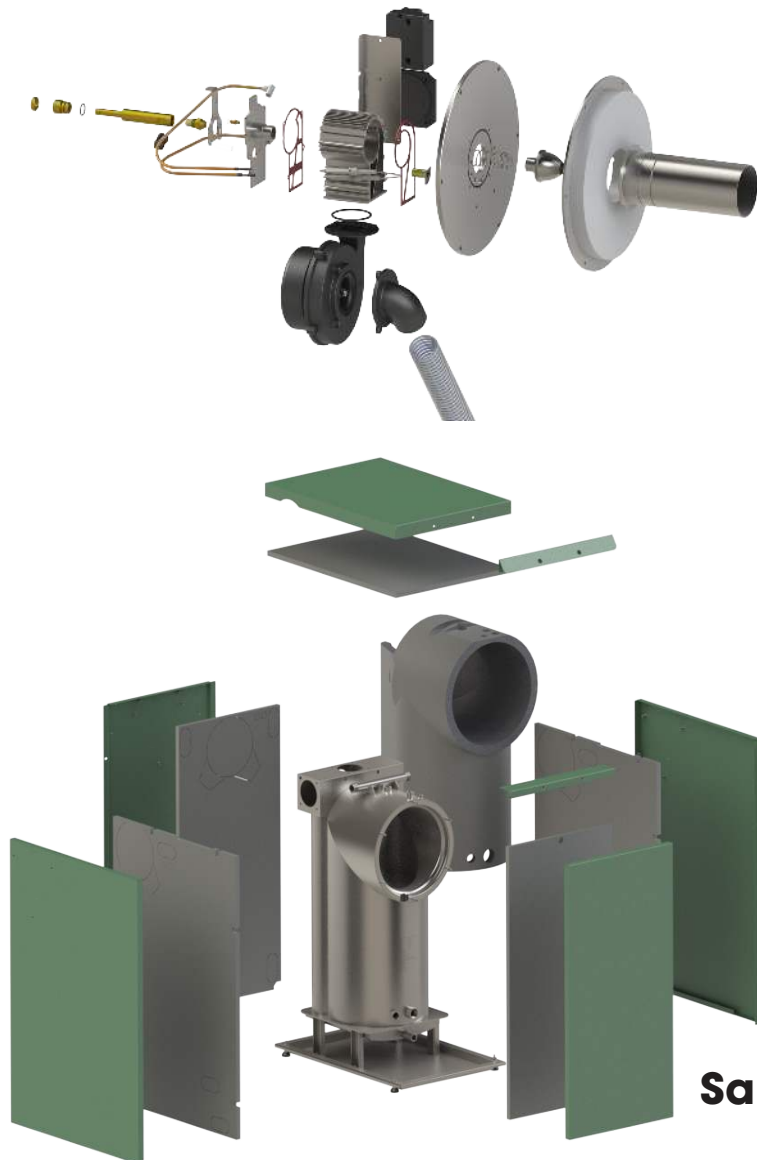

Sapphire[®]

Spare Parts Lists Sapphire External

Sapphire 6-32kW

Burner Exploded View

Burner spare parts

Fig. 1

Burner Exploded View

Labelled Number	Part Number	Description
1	B14-0003	KLC Mounting Flange
2	D01-030H8306	0.40 x 80 EH (23kW Version)
3	E80-0601	HT-Leads (Sold Individually)
4	H01-75457584	Air Pressure Switch D2 Plastic Cover/Screw
	H01-84444329	Air Pressure Switch DL2
5	SS-ACCESS-007-02	Flexible Air Intake Hose (2m)
6	SS-BURN-001-02	Flange Plate
7	SS-BURN-002-02	Air box to flange sealing gasket
8	SS-BURN-003-01	Sight Glass
	SS-BURN-004-01	Sight glass tube
9	SS-BURN-005-01	Ignition electrode set
10	SS-BURN-006-01	Air Box 73mm
11	SS-BURN-007-01	Air box to housing plate sealing gasket
12	SS-BURN-008-01	Fan Housing Plate
13	SS-BURN-009-01	Nozzle Holder Locking Plate
14	SS-BURN-010-01	Air Pressure test point (incs seal)
15	SS-BURN-012-01	Nozzle Holder
16	SS-BURN-013-01	Nozzle Holder Adjuster
	SS-BURN-014-01	Nozzle Holder Locking Screw
	SS-BURN-015-01	Nozzle Holder O-Ring (21x6)
17	SS-BURN-016-01	Nozzle head 16mm (23kW Version)
	SS-BURN-017-01	Nozzle head 19mm (28/32kW Version)
18	SS-BURN-018-01	Nozzle Head Spring
19	SS-BURN-020-02	Graphite Seal - Blast Tube 27cm
20	SS-BURN-031-01	Mounting flange gasket
21	SS-BURN-033-01	Fan Motor
22	SS-BURN-040-01	Fan Air Adaptor Intake
23	SS-BURN-043-01	Air pressure switch tubing (25cm)
24	SS-BURN-044-01	Graphite Seal - Fan Seal (18cm)
25	SS-BURN-048-01	EBI Ignition Transformer 230v
26	SS-BURN-052-01	Electrode Rubber Washer
27	SS-BURN-053-01	140mm Blast tube base 1mm Slots
28	SS-CASE-027-01	Transformer Pr/Sw Bracket
29	SS-WIRE-001-01	KLC20/24 24V DC Flame Detector with fixed 450 mm Cable

PCB Exploded View

PCB spare parts

Fig. 2

Labelled Number	Part Number	Description
1	SS-LOOM-014-01	Mains supply Cable (Switch to PCB)
2	SS-PCBKIT-001-03	PCB pre made Kit (Also includes item 3)
3	SS-PCB-004-01	Filtered IEC Power Socket, IEC C14, 3 A, 250 VAC
4	SS-PCB-008-01	PCB Cable cover
5	SS-PCB-012-01	Cable capture clip