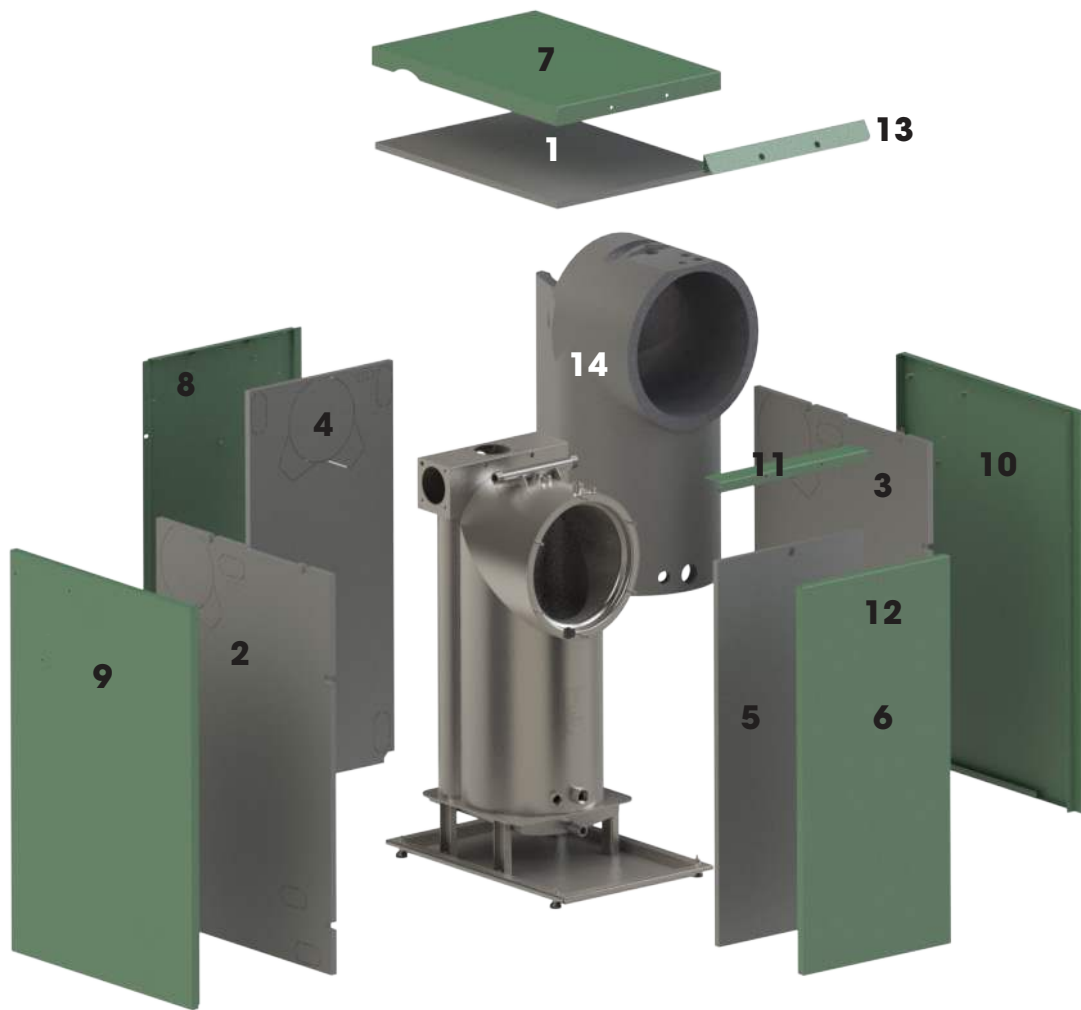

Boiler Exploded Casings View

Casings spare parts

Fig. 6

Labelled Number	Part Number	Description
1	SS-CASE-001-02	Casing Acoustic (Top Casing)
2	SS-CASE-002-02	Casing Acoustic (Left Casing)
3	SS-CASE-003-02	Casing Acoustic (Right Casing)
4	SS-CASE-004-02	Casing Acoustic (Rear Casing)
5	SS-CASE-005-02	Casing Acoustic (Door Casing)
6	SS-CASE-021-03-EX	Boiler Casing Door - MATT GREEN
7	SS-CASE-022-03-EX	Boiler Top Casing Panel - MATT GREEN
8	SS-CASE-023-03-EX	Boiler Rear Casing Panel - MATT GREEN
9	SS-CASE-024-03-EX	Boiler Left Casing Panel - MATT GREEN
10	SS-CASE-025-03-EX	Boiler Right Casing Panel - MATT GREEN
11	SS-CASE-039-03-EX	Boiler Locking Strut
12	SS-CASE-040-01-EX	Cam Lock Key
	SS-CASE-041-01-EX	Cam Lock
13	SS-CASE-043-03-EX	Rain Deflector Plate (Sloped) - MATT GREEN
14	SS-HEX-007-01	Heat Exchanger Insulation Jacket