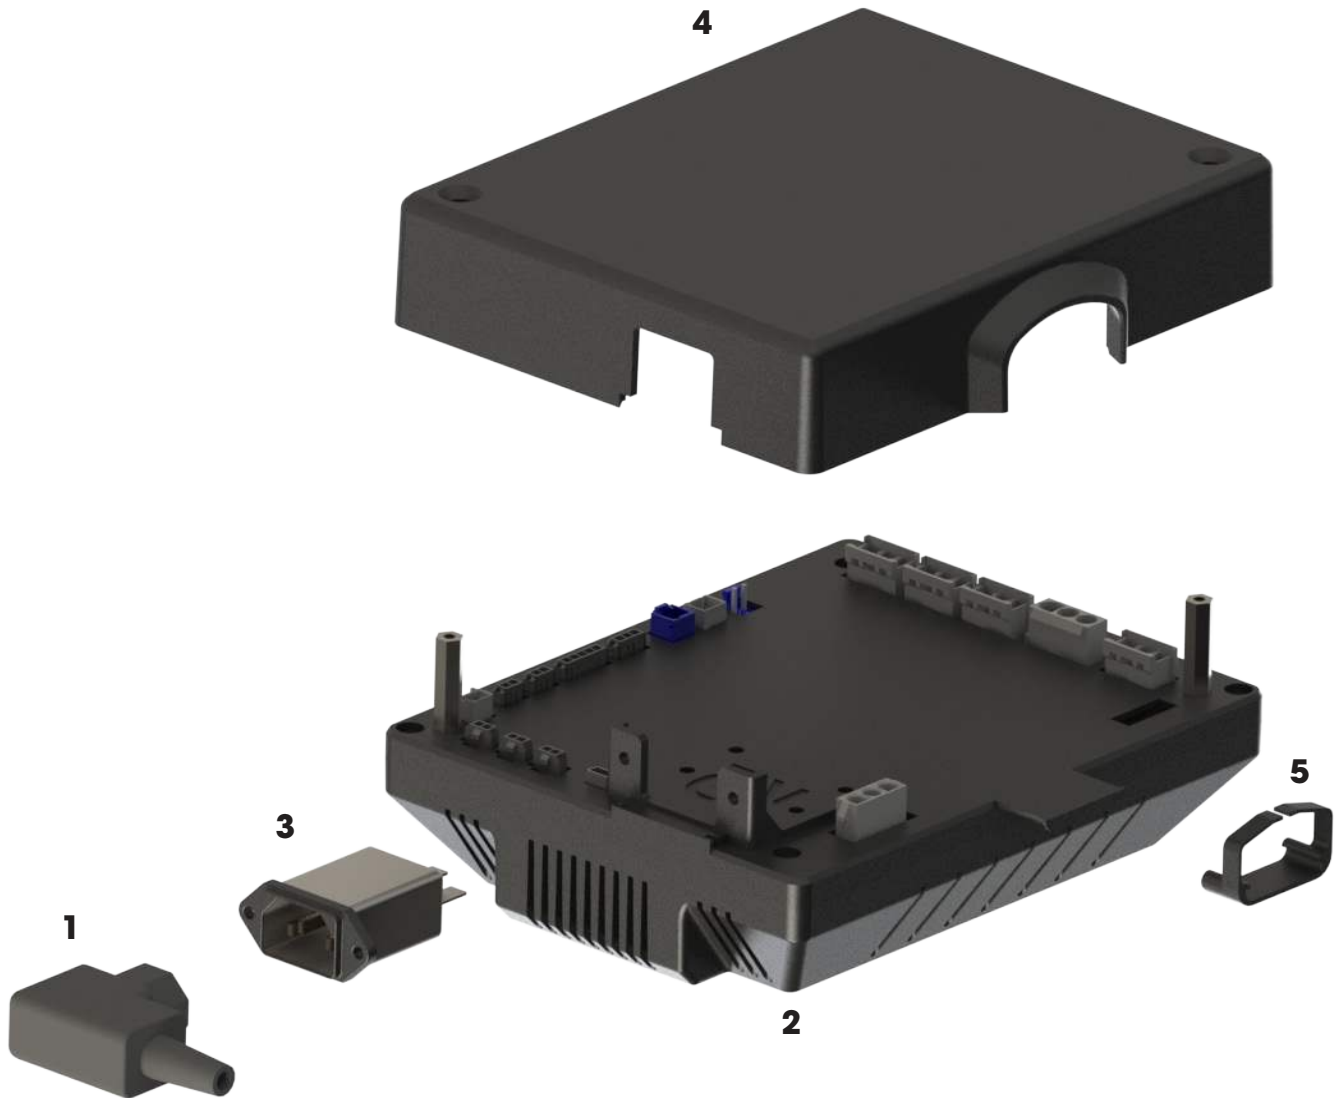

PCB Exploded View

PCB spare parts

Fig. 2

Labelled Number	Part Number	Description
1	SS-LOOM-014-01	Mains supply Cable (Switch to PCB)
2	SS-PCBKIT-001-05	PCB pre made Kit (Also includes item 3)
3	SS-PCB-004-01	Filtered IEC Power Socket, IEC C14, 3 A, 250 VAC
4	SS-PCB-008-01	PCB Cable cover
5	SS-PCB-012-01	Cable capture clip