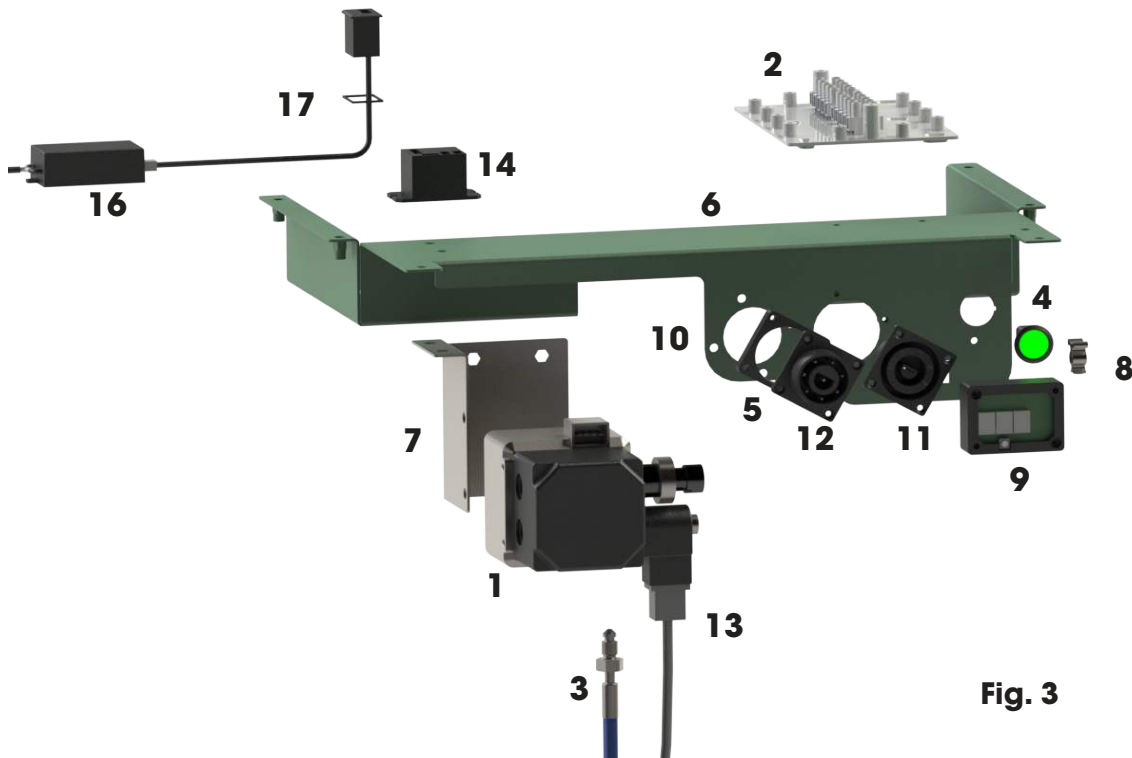

Top Tray Exploded View

Top Tray spare parts

Fig. 3

Labelled Number	Part Number	Description
1	D01-071N1006	BFPM61 Solenoid coil
	D01-071N4106	BFPM61 Oil Pump
	D01-071N4214	BFPM61 Motor lead
	D01-071N4215	BFPM61 Transducer lead
2	H01-42002116-002	Wiring centre - 10-way junction box
3	SS-BURN-038-01	Flexible pipe
4	SS-CASE-012-01	On/Off Switch
5	SS-CASE-013-01	Bulking plug spacer
6	SS-CASE-026-03-EX	Top Support Tray - MATT GREEN
7	SS-CASE-028-01	Pump Mounting Bracket - SS
8	SS-HEX-015-01	13mm Spring clip for Fire Valve Sensor
9	SS-LCDKIT-001-03	LCD Display Kit
10	SS-LOOM-004-01	Fan Loom
11	SS-LOOM-005-01	Burner Loom
	SS-LOOM-006-01	PCB to Burner Socket
12	SS-LOOM-007-01	PCB to Fan Socket
13	SS-LOOM-010-01	BFPM61 Pump solenoid lead
14	SS-RELAYKIT-001-01	Switched Live Relay kit
15	SS-WIRE-006-01	Coiled USB Angled to Angled lead
16	SS-WIRE-007-01	USB 5v Power Supply (Optional)
17	SS-WIRE-009-01	Spacer for USB 5v Socket

Oil Line Connections View

Fuel connection spare parts

Fig. 4

Labelled Number	Part Number	Description
1	F11-0440-A-14M-S-14F	Flexible 440mm Ruby Red Angled 1/4M x 1/4F
2	SS-CASE-031-01	Nozzle Holder Service Support clip