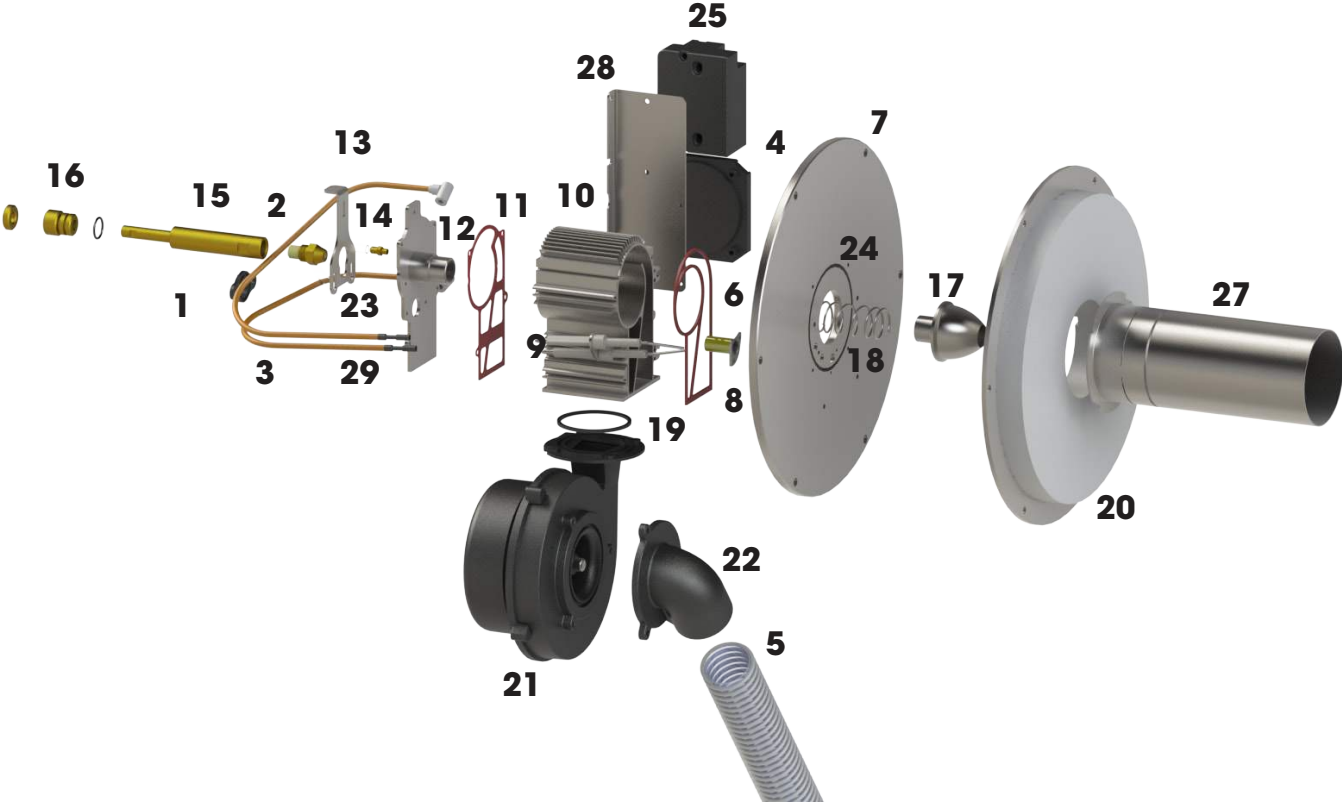

Spare Parts Lists Sapphire External

Sapphire 6-32kW

Burner Exploded View

Burner spare parts

Fig. 1

Burner Exploded View

Labelled Number	Part Number	Description
1	B14-0003	KLC Mounting Flange
2	D01-030H8306	0.40 x 80 EH (23kW Version)
	D01-030H8308	0.50 x 80 EH (28kW Version)
	D01-030H8310	0.55 x 80 EH (32kW Version)
3	E80-0601	HT-Leads (Sold Individually)
4	SS-BURN-050-01	Air Pressure Switch DL2 with Plastic Cover/Screw
5	SS-HOSEKIT-001-01	1.5m Air Intake Hose kit (incs hose, Burner/Flue Adator & Gasket)
6	SS-BURN-001-02	Flange Plate V2
7	SS-BURN-002-03	Air box to flange sealing gasket - FKM
8	SS-BURN-003-01	Sight Glass
	SS-BURN-004-01	Sight glass tube
9	SS-BURN-005-02	Ignition electrode set (incs Electodes, Bolt, Plate and Gasket)
	SS-BURN-052-02	Electrode Gasket Washer 1mm
10	SS-BURN-006-01	Air Box 73mm
11	SS-BURN-007-01	Air box to housing plate sealing gasket
12	SS-BURN-008-01	Fan Housing Plate
13	SS-BURN-009-01	Nozzle Holder Locking Plate
14	SS-BURN-010-01	Air Pressure test point (incs seal)
15	SS-BURN-012-01	Nozzle Holder
16	SS-BURN-013-01	Nozzle Holder Adjuster
	SS-BURN-014-01	Nozzle Holder Locking Screw
	SS-BURN-015-01	Nozzle Holder O-Ring (21x6)
17	SS-BURN-016-01	Nozzle head 16mm (23kW Version)
	SS-BURN-017-01	Nozzle head 19mm (28/32kW Version)
18	SS-BURN-018-01	Nozzle Head Spring
19	SS-BURN-020-03	Fan Motor ORing 52x3.5mm Nitrile
20	SS-BURN-031-01	Mounting flange gasket
21	SS-BURN-033-01	Fan Motor
22	SS-HOSEKIT-001-01	1.5m Air Intake Hose kit (incs hose, Burner/Flue Adator & Gasket)
23	SS-BURN-043-01	Air pressure switch tubing (25cm)
24	SS-BURN-044-01	Graphite Seal - Fan Seal (18cm)
25	SS-BURN-048-01	EBI Ignition Transformer 230v
27	SS-BURN-053-01	140mm Blast tube base 1mm Slots
28	SS-CASE-027-01	Transformer Pr/Sw Bracket
29	SS-WIRE-001-01	KLC20/24 24V DC Flame Detector with fixed 450 mm Cable