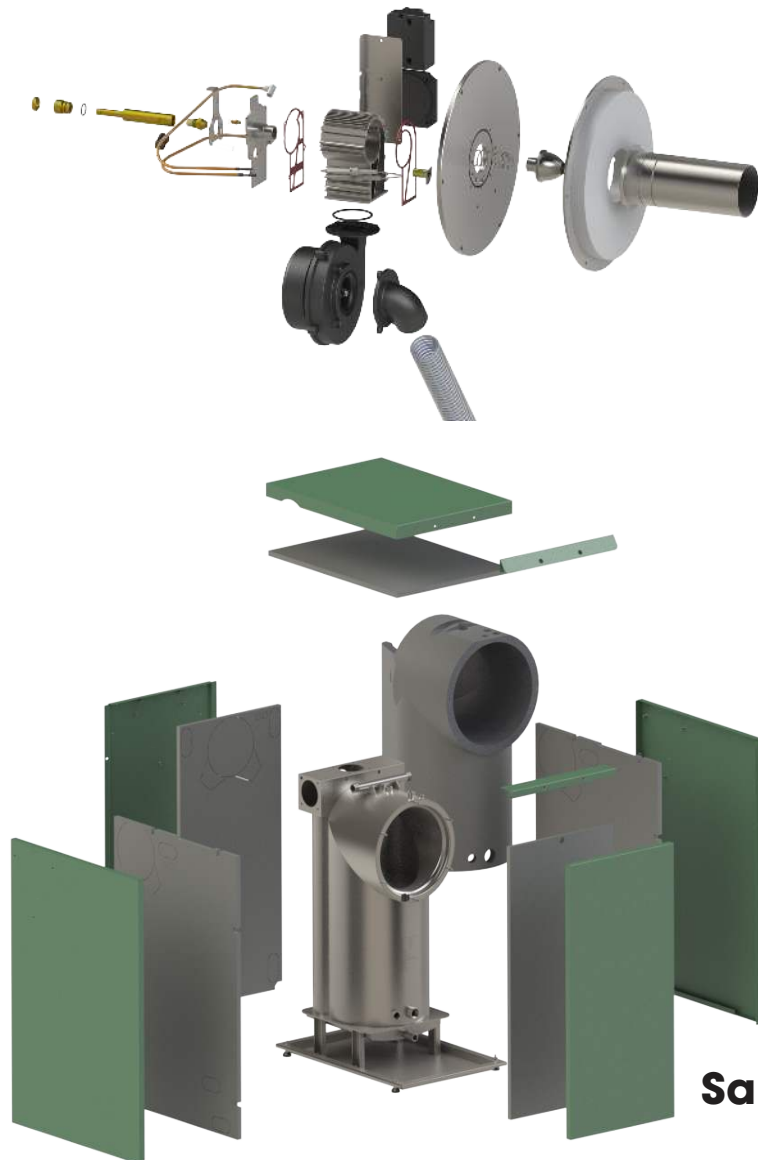

Spare Parts Lists Sapphire External

Sapphire 6-32kW