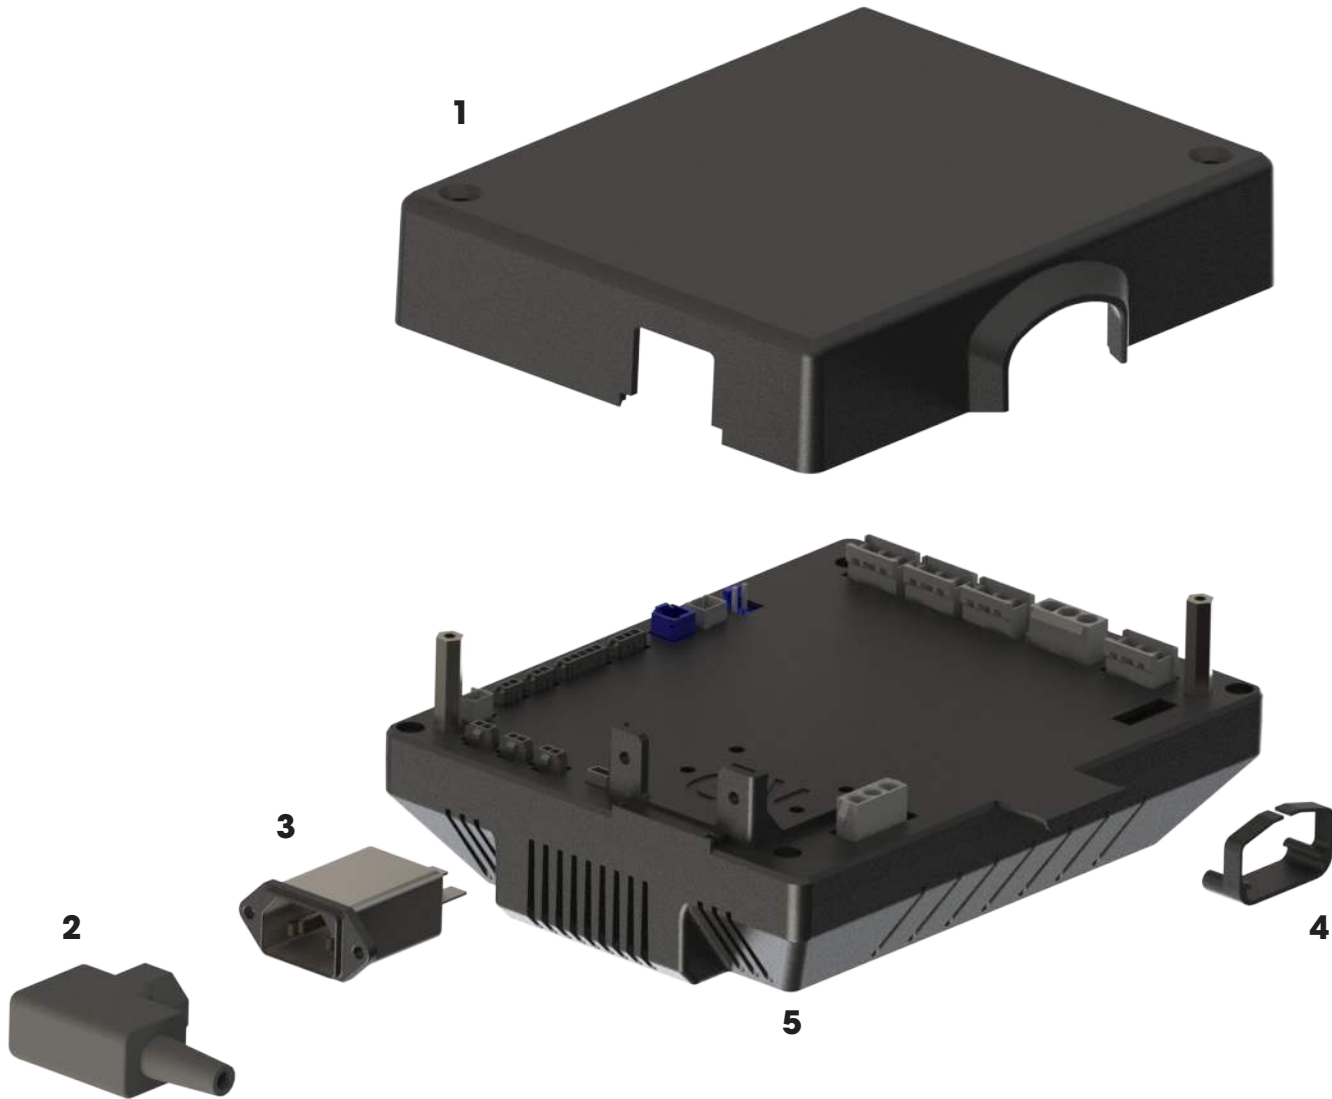

# Exploded Views

Fig. 63

Labelled Number	Part Number	Description
1	SS-PCB-008-01	PCB Cable cover
2	SS-LOOM-014-01	Mains supply Cable (Switch to PCB)
3	SS-PCB-004-01	Filtered IEC Power Socket, IEC C14, 3 A, 250 VAC
4	SS-PCB-012-01	Cable capture clip
5	SS-PCBKIT-001-01	PCB pre made Kit (Also includes item 3)