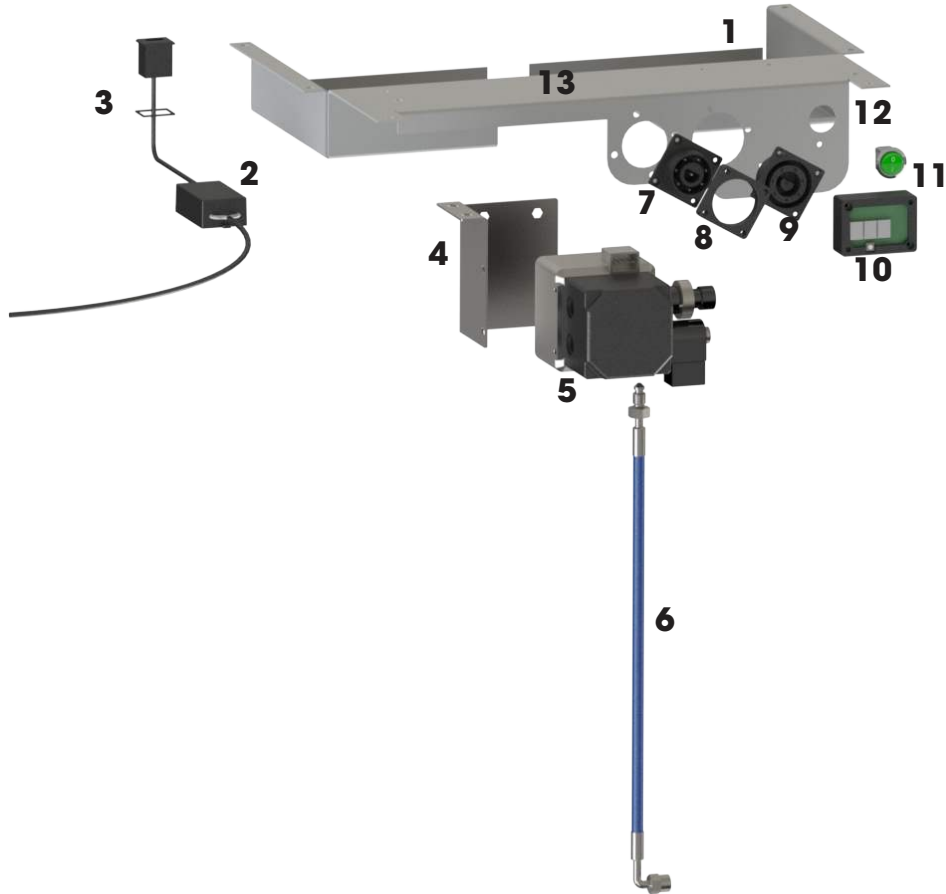

Exploded Views

12.2 Top Tray spare parts

Fig. 61

Labelled Number	Part Number	Description
1	H01-42002116-002	Wiring centre - 10-way junction box
2	SS-WIRE-007-01	USB 5v Power Supply
3	SS-WIRE-009-01	Spacer for USB 5v Socket
4	SS-CASE-028-01	Pump Mounting Bracket - SS
5	D01-071N4106	BFPM61 Oil Pump
	D01-071N1006	BFPM61 Solenoid coil
	D01-071N4214	BFPM61 Motor lead
	D01-071N4215	BFPM61 Transducer lead
	SS-LOOM-010-01	BFPM61 Pump solenoid lead
6	SS-BURN-038-01	Flexible pipe
7	SS-LOOM-007-01	PCB to Fan Socket
	SS-LOOM-004-01	Fan Loom
8	SS-CASE-013-01	Bulking plug spacer
9	SS-LOOM-006-01	PCB to Burner Socket
	SS-LOOM-005-01	Burner Loom
10	SS-LCDKIT-001-01	LCD Display Kit
	SS-WIRE-006-01	Coiled USB Angled to Angled lead
11	SS-CASE-012-01	On/Off Switch
12	SS-HEX-015-01	13mm Spring clip for Fire Valve Sensor
13	SS-CASE-026-01	Top Support Tray - BRILLIANT WHITE