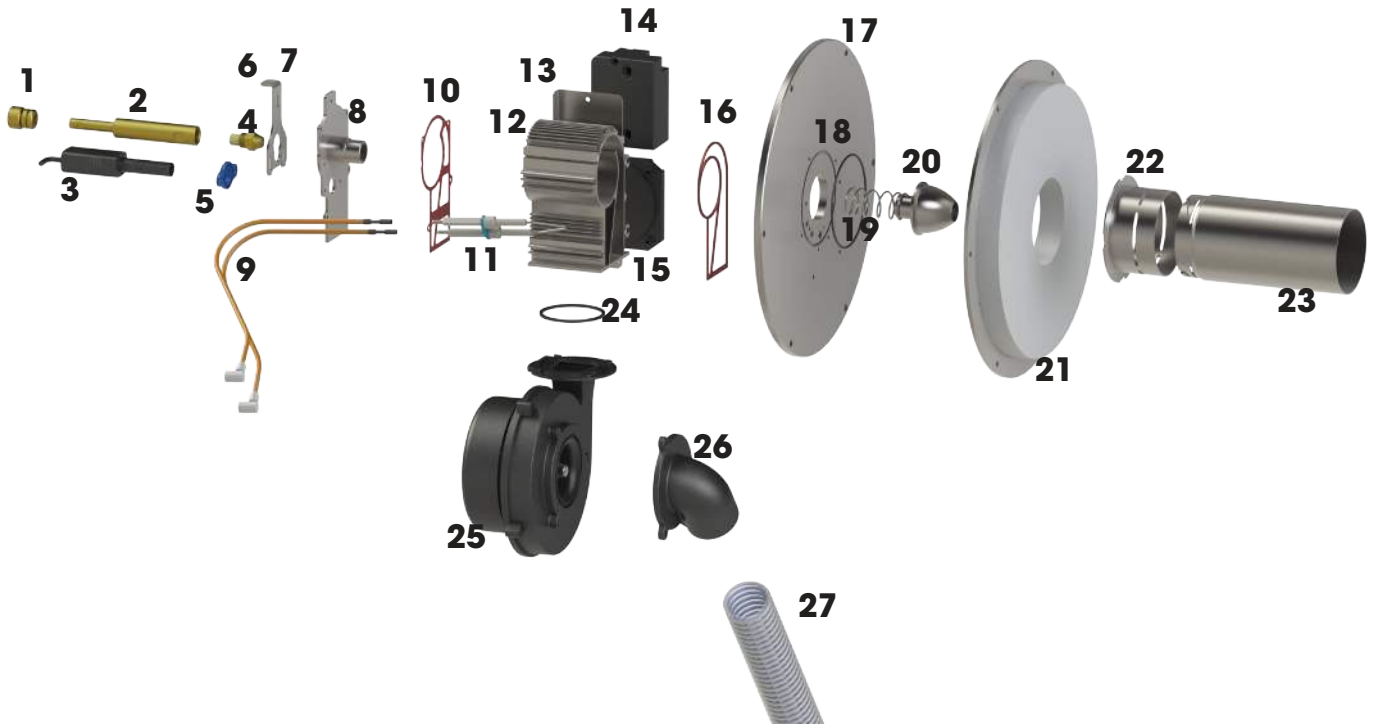

Exploded Views

12.0 Burner spare parts

Fig. 42

Please refer to the next page to find spare part identification

Exploded Views

Labelled Number	Part Number	Description
1	SS-BURN-013-01	Nozzle Holder Adjuster
	SS-BURN-014-01	Nozzle Holder Locking Screw
	SS-BURN-015-01	Nozzle Holder O-Ring (21x6)
2	SS-BURN-012-01	Nozzle Holder
3	SS-WIRE-001-01	KLC20/24 24V DC Flame Detector with fixed 450 mm Cable
4	D01-030H8306	0.45 x 80 EH (23kW Version)
	D01-030H8310	0.55 x 80 EH (28kW Version)
	D01-030H8314	0.65 x 80 EH (32kW Version)
5	B14-0003	KLC Mounting Flange
6	SS-BURN-009-01	Nozzle Holder Locking Plate
7	SS-BURN-010-01	Air Pressure test point (incs seal)
	SS-BURN-043-01	Air pressure switch tubing (25cm)
8	SS-BURN-008-01	Fan Housing Plate
	SS-BURN-003-01	Sight Glass
	SS-BURN-004-01	Sight glass tube
9	E80-0601	HT-Leads (Sold Individually)
10	SS-BURN-007-01	Air box to housing plate sealing gasket
11	SS-BURN-005-01	Ignition electrode set
	SS-BURN-052-01	Electrode Rubber Washer
12	SS-BURN-006-01	Air Box 73mm
13	SS-CASE-027-01	Transformer Pr/Sw Bracket
14	SS-BURN-048-01	EBl Ignition Transformer 230v
15	H01-84444329	Air Pressure Switch DL2
	H01-75457584	Air Pressure Switch D2 Plastic Cover/Screw
16	SS-BURN-002-01	Air box to flange sealing gasket
17	SS-BURN-001-01	Flange Plate
18	SS-BURN-020-02	Graphite Seal - Blast Tube 27cm
19	SS-BURN-018-01	Nozzle Head Spring
20	SS-BURN-016-01	Nozzle head 16mm (23kW Version)
	SS-BURN-017-01	Nozzle head 19mm (28/32kW Version)
21	SS-BURN-031-01	Mounting flange gasket
22	SS-BURN-019-01	Blast tube base 1mm Slots
	SS-BURN-047-01	Blast tube base 3mm Slots
23	SS-BURN-021-01	Blast tube (100mm)
24	SS-BURN-044-01	Graphite Seal - Fan Seal (18cm)
25	SS-BURN-033-01	Fan Motor
26	SS-BURN-040-01	Fan Air Adaptor Intake
27	SS-ACCESS-007-02	Flexible Air Intake Hose (2m)