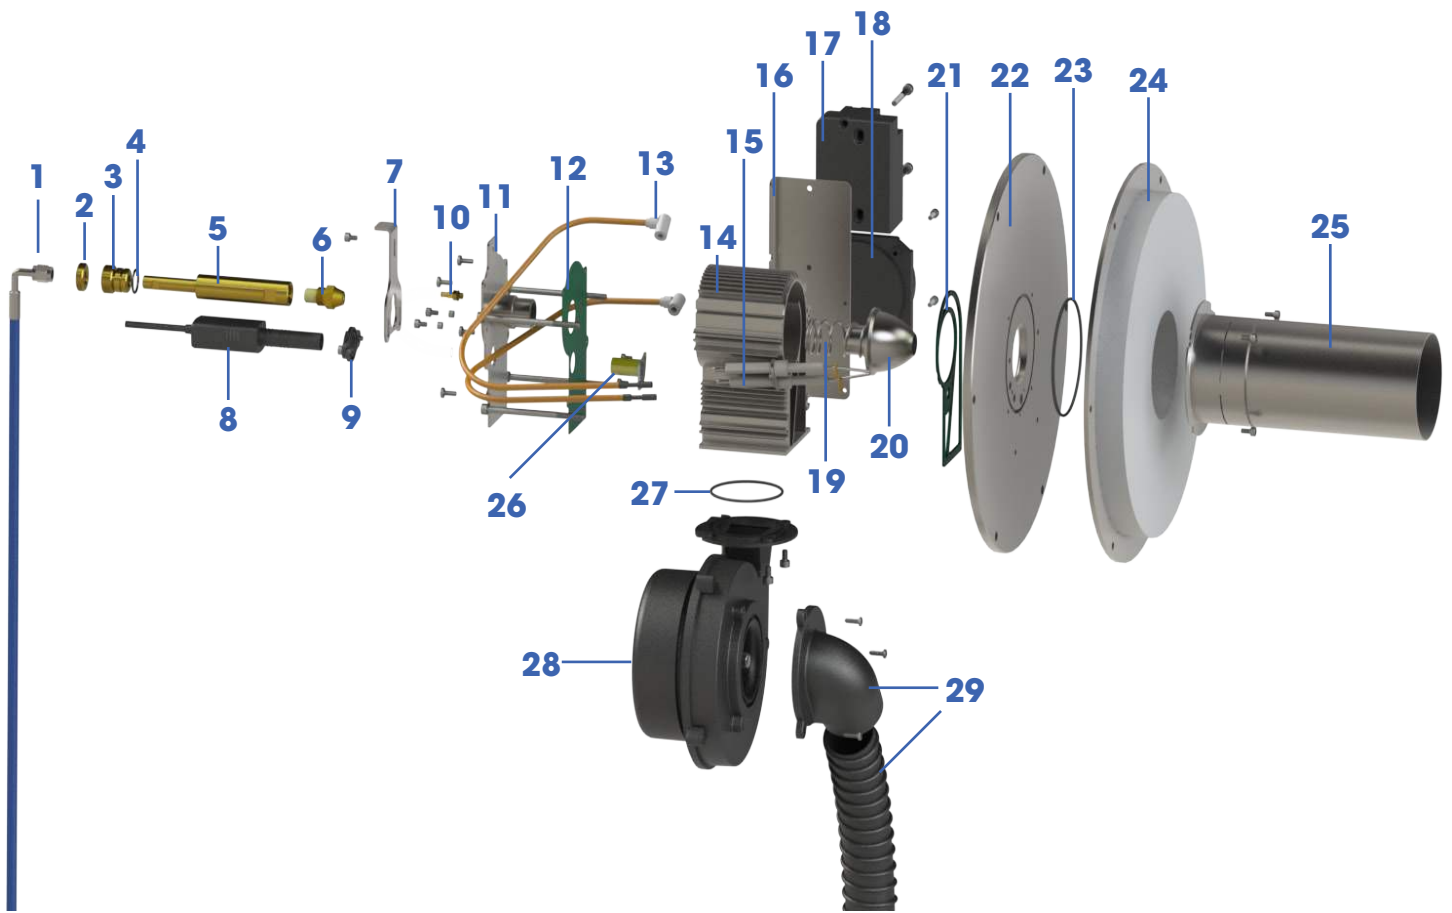

Burner Exploded View

Fig. 1

Burner Exploded View

Labelled Number	Part Number	Description
1	SS-BURN-055-01	Flexible Oil line 700mm M10-A-18M
2	SS-BURN-014-01	Nozzle Holder Locking Screw
3	SS-BURN-013-01	Nozzle Holder Adjuster
4	SS-BURN-015-01	Nozzle Holder O-Ring (21x6)
5	SS-BURN-012-01	Nozzle Holder
6	D01-030H8306	0.40 x 80 EH (23kW Version)
	D01-030H8308	0.50 x 80 EH (28kW Version)
	D01-030H8310	0.55 x 80 EH (32kW Version)
7	SS-BURN-009-01	Nozzle Holder Locking Plate
8	SS-WIRE-001-01	KLC20/24 24V DC Flame Detector 450 mm Cable Only
	SS-LOOM-005-01	KLC, EBI, Pressure Switch Burner Wiring Loom
9	B14-0003	KLC Mounting Flange
10	SS-BURN-010-01	Air Pressure test point (incs seal)
11	SS-BURN-008-01	Fan Housing Plate
12	SS-BURN-007-02	Air box to housing plate sealing gasket FKM V2
13	E80-0601	HT Leads (Sold Individually)
14	SS-BURN-006-01	Air Box 73mm
15	SS-BURN-005-02	Ignition electrode set (incs Electrodes, Bolt, Plate and Gasket)
	SS-BURN-052-02	Electrode Gasket Washer 1mm
16	SS-CASE-027-01	Transformer PR/SW Bracket
17	SS-BURN-048-01	EBI Ignition Transformer 230v
	SS-LOOM-005-01	KLC, EBI, Pressure Switch Burner Wiring Loom
18	SS-BURN-050-01	Air Pressure Switch DL2 with Plastic Cover/Screw
	SS-LOOM-005-01	KLC, EBI, Pressure Switch Burner Wiring Loom
19	SS-BURN-018-01	Nozzle Head Spring
20	SS-BURN-016-01	Nozzle head 16mm (23kW Version)
	SS-BURN-017-01	Nozzle head 19mm (28/32kW Version)
21	SS-BURN-002-03	Air box to flange sealing gasket - V3 FKM
22	SS-BURN-001-02	Flange Plate V2
23	SS-BURN-044-01	Graphite Seal - Fan Seal (18cm)
24	SS-BURN-031-01	Mounting flange gasket
25	SS-BURN-053-01	140mm Blast tube base 1mm Slots (23kW Version)
	SS-BURN-054-01	140mm Blast tube with 3mm base (28kW & 32KW Versions)
26	SS-BURN-003-01	Sight Glass
	SS-BURN-004-01	Sight Glass tube
27	SS-BURN-020-03	Fan Motor ORing 52x3.5mm Nitrile
28	SS-BURN-033-01	Fan Motor
29	SS-HOSEKIT-001-01	1.5m Air Intake Hose kit (incs hose, Burner/Flue Adaptor & Gasket)