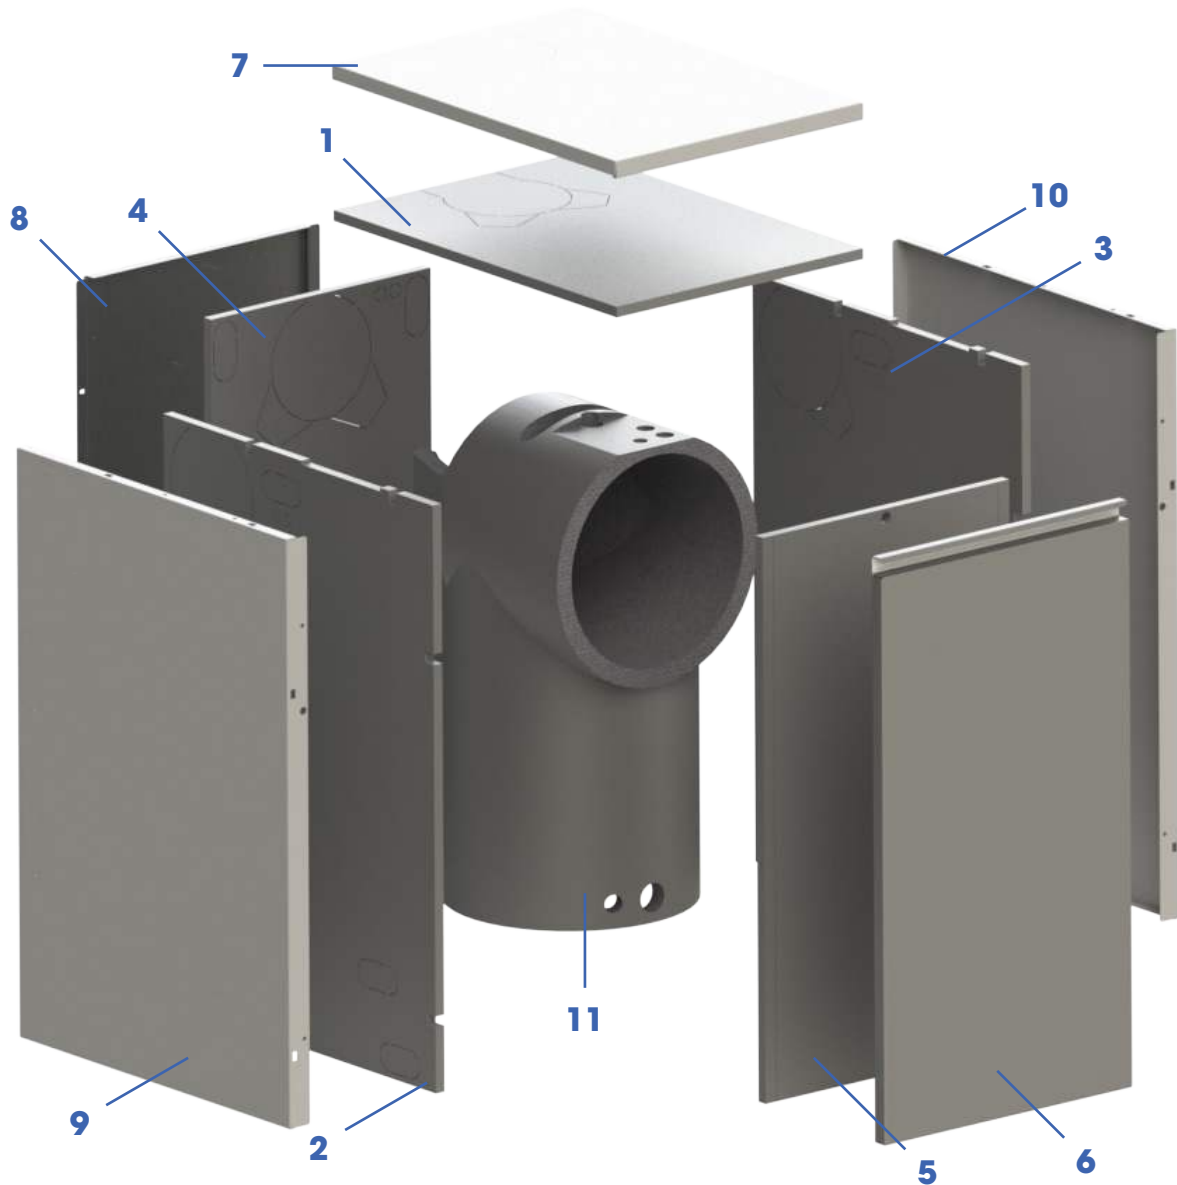

Top Tray Exploded View (External)

Fig. 6

Labelled Number	Part Number	Description
1	SS-RELAYKIT-001-01	Switched Live Relay kit
2	SS-LOOM-012-01	Secondary Overheat Stat cable - Stat to W-Centre Loom
3	SS-CASE-026-02-EX	Top Support Tray - GREEN GLOSS
4	SS-LOOM-011-01	OpenTherm - PCB to W/Centre Loom
5	SS-LOOM-015-01	Circ pump - PCB to W/Centre Loom
6	SS-CASE-048-01	Wiring Centre Divider
7	H01-42002116-002	Wiring centre - 10-way junction box
8	SS-CASE-011-02	Cable Trunking (0.5m)
9	SS-LOOM-007-01	PCB to Fan Socket Loom
10	SP-CASE-013-01	Bulkin plug spacer
11	SS-LOOM-006-01	PCB to Burner Socket
12	SS-LOOM-004-01	Fan Loom
13	SS-LOOM-005-01	KLC, EBI, Pressure Switch Burner Wiring Loom
14	SS-LCDKIT-001-03	LCD Display Kit
15	SS-CASE-012-01	On/Off Switch
	SS-LOOM-008-01	Mains supply W-Centre to Switch Loom
	SS-LOOM-014-01	Mains supply Switch to PCB Loom
16	SS-WIRE-006-01	Coiled USB Angled to Angled lead
17	SS-HEX-015-01	13mm Spring clip for Fire Valve Sensor

Boiler Exploded Casings View (Internal)

Labelled Number	Part Number	Description
1	SS-CASE-001-02	Casing Acoustic (Top Casing)
2	SS-CASE-002-02	Casing Acoustic (Left Casing)
3	SS-CASE-003-02	Casing Acoustic (Right Casing)
4	SS-CASE-004-02	Casing Acoustic (Rear Casing)
5	SS-CASE-005-02	Casing Acoustic (Door Casing)
6	SS-CASE-021-02	Boiler Casing Door - BRILLIANT WHITE - Incs Acoustic
	SS-CASE-007-01	Stud Latch M5
7	SS-CASE-022-02	Boiler Top Casing Panel - BRILLIANT WHITE - Incs Acoustic
	SS-CASE-007-01	Stud Latch M5
8	SS-CASE-023-02	Boiler Rear Casing Panel - BLACK - Incs Acoustic
9	SS-CASE-024-02	Boiler Left Casing Panel - BRILLIANT WHITE - Incs Acoustic
	SS-CASE-008-01	Clip Latch
10	SS-CASE-025-02	Boiler Right Casing Panel - BRILLIANT WHITE - Incs Acoustic
	SS-CASE-008-01	Clip Latch
11	SS-HEX-007-01	Heat Exchanger Insulation Jacket