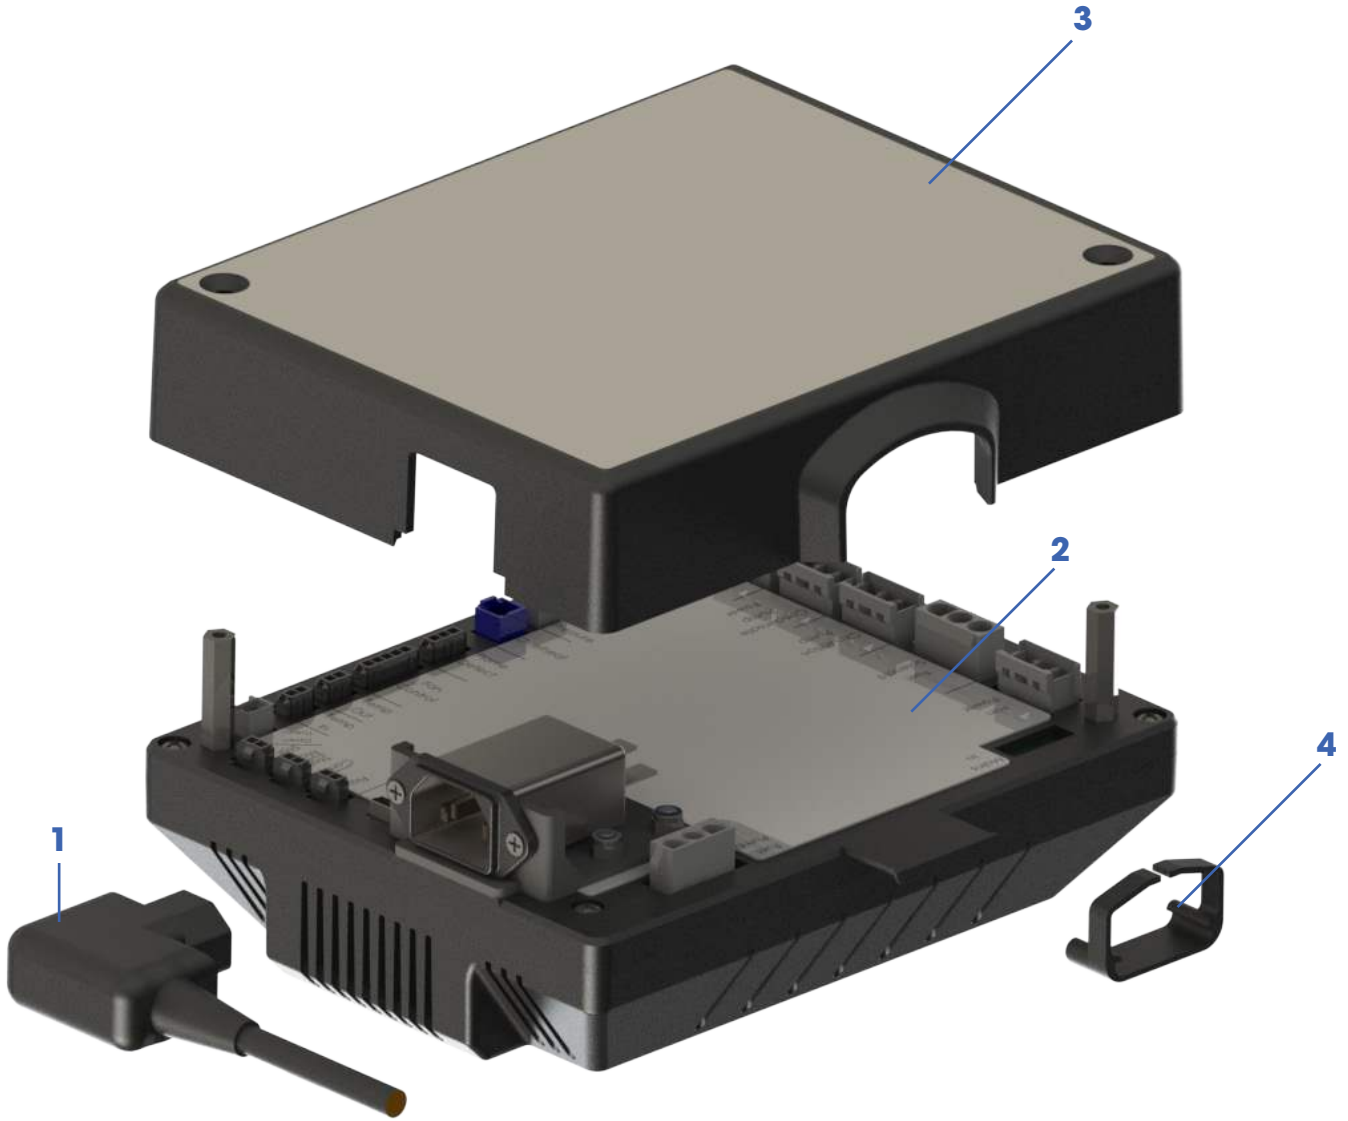

PCB Exploded View

Fig. 3

Labelled Number	Part Number	Description
1	SS-LOOM-014-01	Mains supply Cable (Switch to PCB)
2	SS-PCBKIT-001-05	PCB pre made Kit (Also includes item 3)
3	SS-PCB-008-01	PCB Cable cover
4	SS-PCB-012-01	Cable capture clip