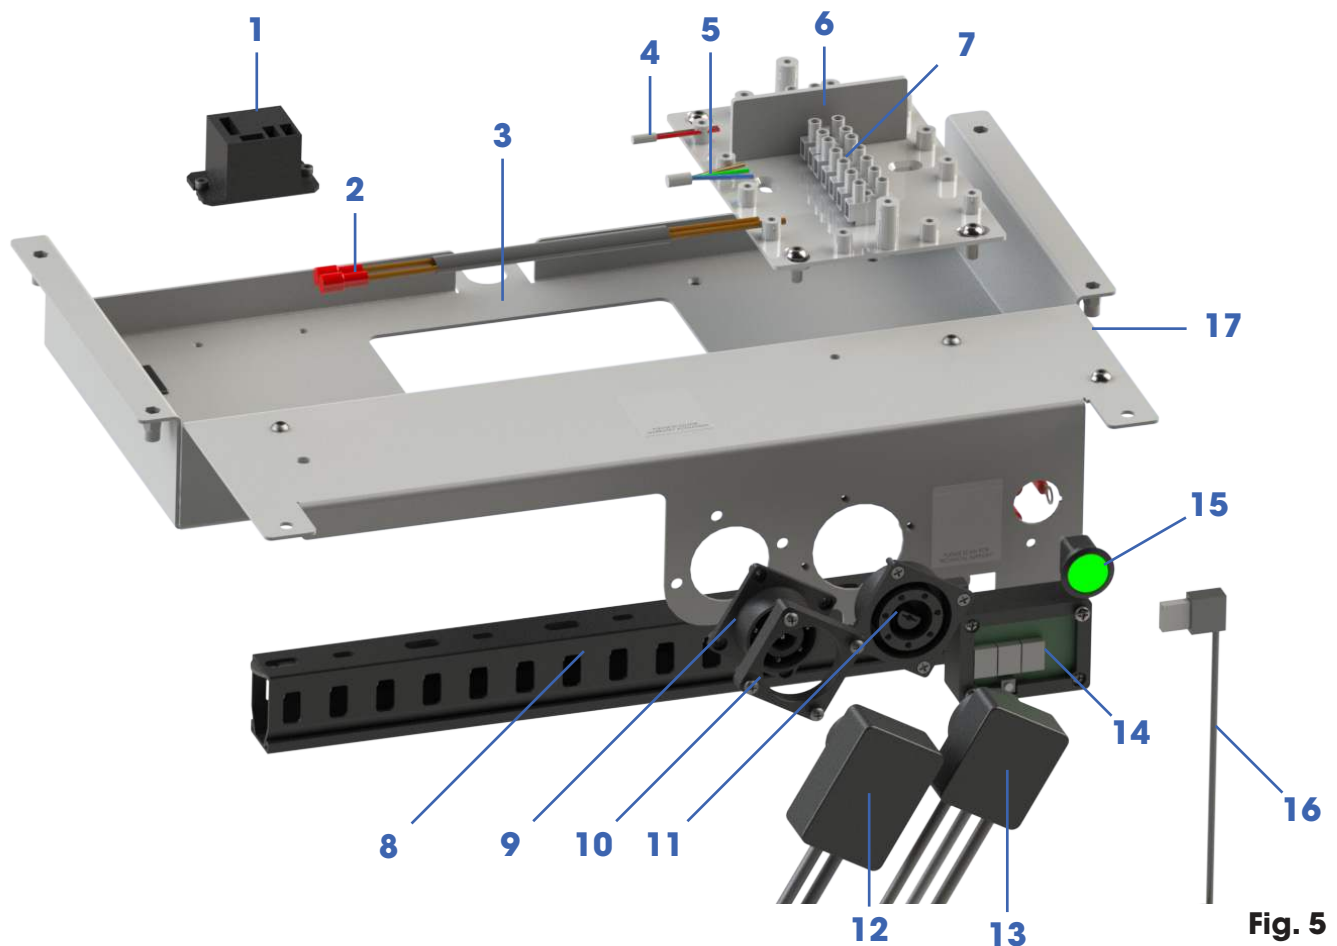

Top Tray Exploded View (Internal)

Fig. 5

Labelled Number	Part Number	Description
1	SS-RELAYKIT-001-01	Switched Live Relay kit
2	SS-LOOM-012-01	Secondary Overheat Stat cable - Stat to W-Centre Loom
3	SS-CASE-026-02	Top Support Tray - BRILLIANT WHITE iss02
4	SS-LOOM-011-01	OpenTherm - PCB to W/Centre Loom
5	SS-LOOM-015-01	Circ pump - PCB to W/Centre Loom
6	SS-CASE-048-01	Wiring Centre Divider
7	H01-42002116-002	Wiring centre - 10-way junction box
8	SS-CASE-011-02	Cable Trunking (0.5m)
9	SS-LOOM-007-01	PCB to Fan Socket Loom
10	SP-CASE-013-01	Bulkin plug spacer
11	SS-LOOM-006-01	PCB to Burner Socket
12	SS-LOOM-004-01	Fan Loom
13	SS-LOOM-005-01	KLC, EBI, Pressure Switch Burner Wiring Loom
14	SS-LCDKIT-001-03	LCD Display Kit
15	SS-CASE-012-01	On/Off Switch
	SS-LOOM-008-01	Mains supply W-Centre to Switch Loom
	SS-LOOM-014-01	Mains supply Switch to PCB Loom
16	SS-WIRE-006-01	Coiled USB Angled to Angled lead
17	SS-HEX-015-01	13mm Spring clip for Fire Valve Sensor

Top Tray Exploded View (External)

Fig. 6

Labelled Number	Part Number	Description
1	SS-RELAYKIT-001-01	Switched Live Relay kit
2	SS-LOOM-012-01	Secondary Overheat Stat cable - Stat to W-Centre Loom
3	SS-CASE-026-02-EX	Top Support Tray - GREEN GLOSS
4	SS-LOOM-011-01	OpenTherm - PCB to W/Centre Loom
5	SS-LOOM-015-01	Circ pump - PCB to W/Centre Loom
6	SS-CASE-048-01	Wiring Centre Divider
7	H01-42002116-002	Wiring centre - 10-way junction box
8	SS-CASE-011-02	Cable Trunking (0.5m)
9	SS-LOOM-007-01	PCB to Fan Socket Loom
10	SP-CASE-013-01	Bulkin plug spacer
11	SS-LOOM-006-01	PCB to Burner Socket
12	SS-LOOM-004-01	Fan Loom
13	SS-LOOM-005-01	KLC, EBI, Pressure Switch Burner Wiring Loom
14	SS-LCDKIT-001-03	LCD Display Kit
15	SS-CASE-012-01	On/Off Switch
	SS-LOOM-008-01	Mains supply W-Centre to Switch Loom
	SS-LOOM-014-01	Mains supply Switch to PCB Loom
16	SS-WIRE-006-01	Coiled USB Angled to Angled lead
17	SS-HEX-015-01	13mm Spring clip for Fire Valve Sensor