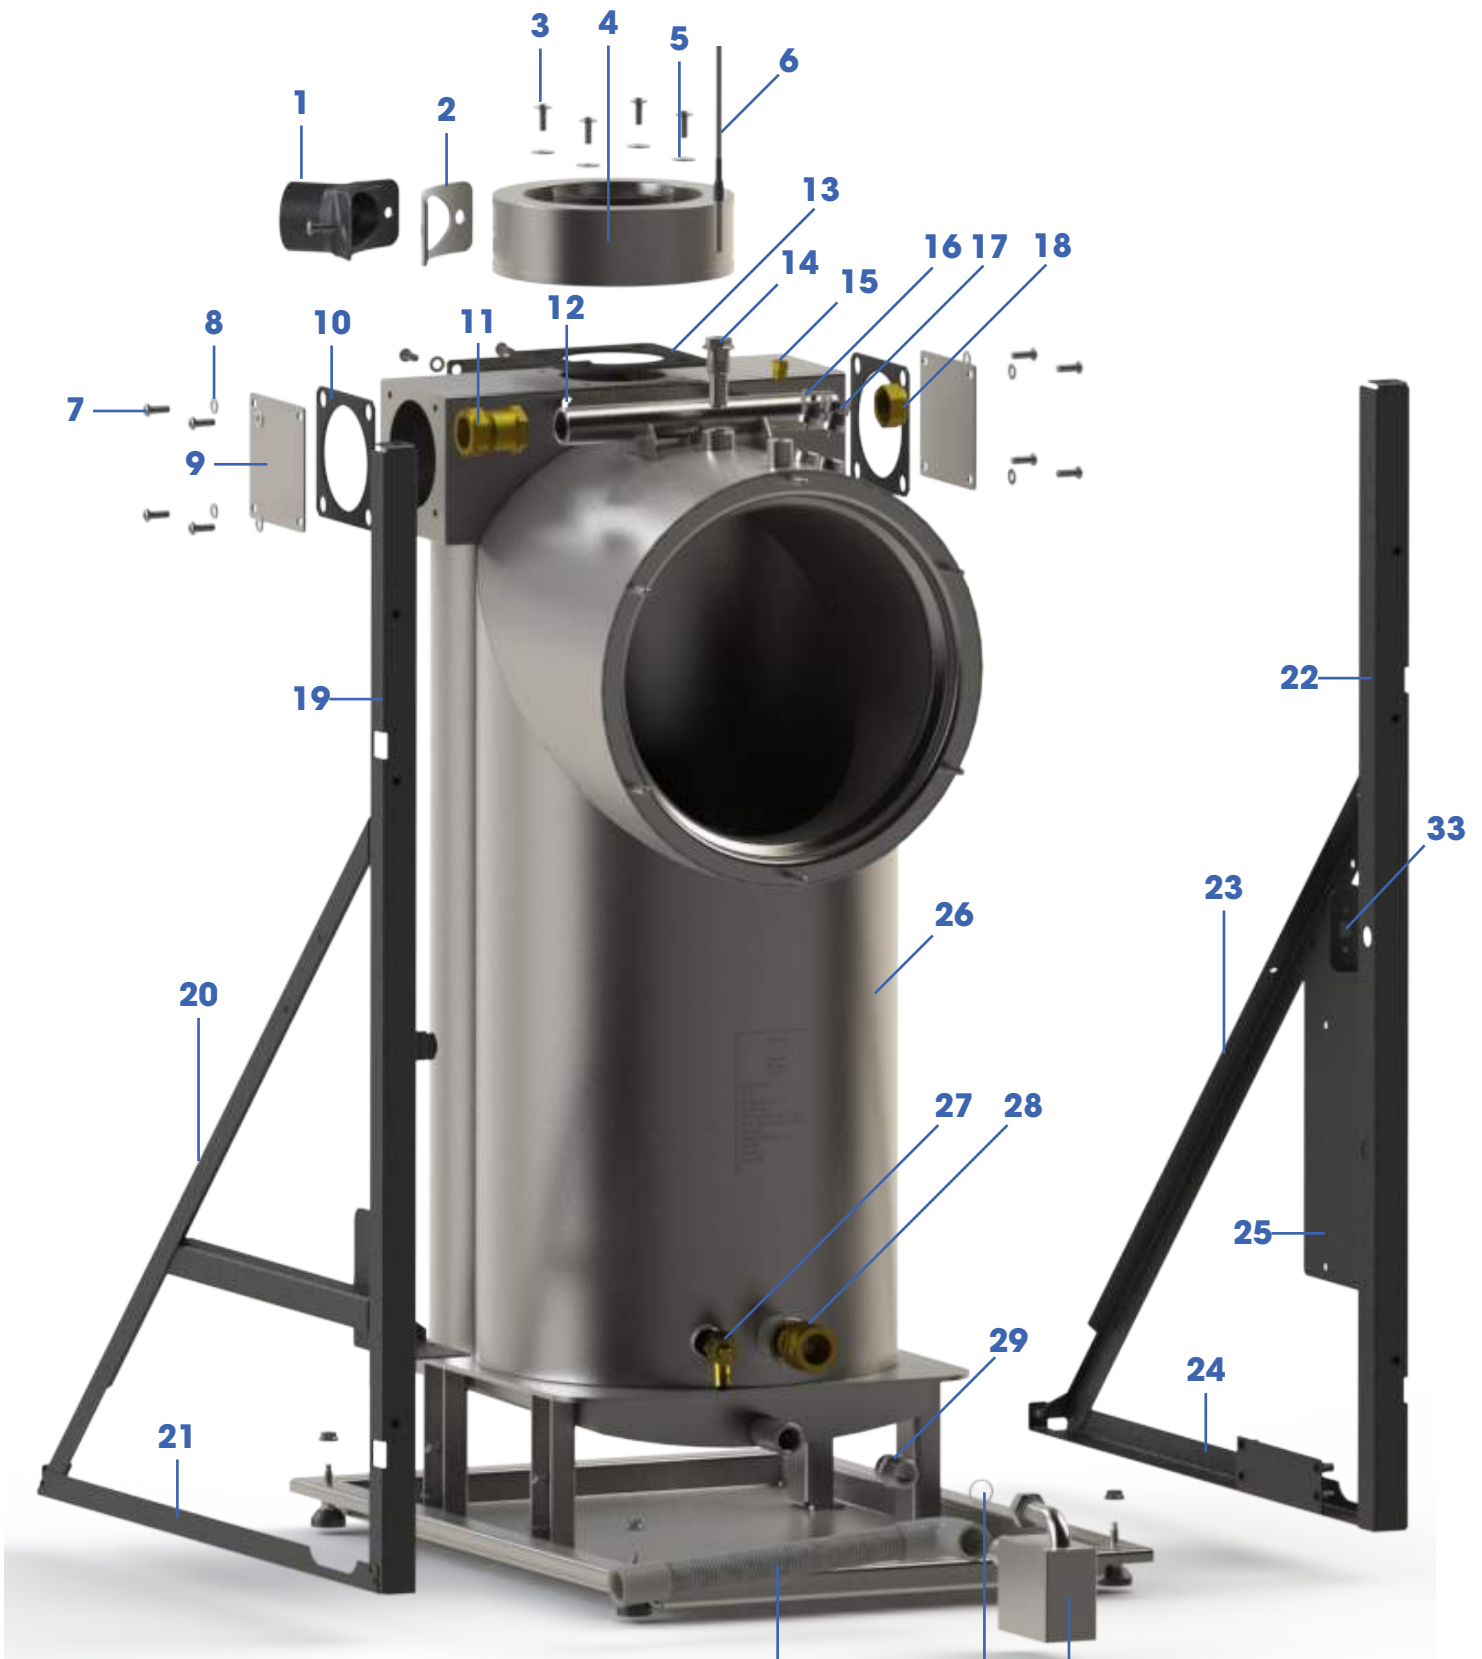

Boiler Exploded Components View

Fig. 2

Boiler Exploded Components View

Labelled Number	Part Number	Description
1	SS-HOSEKIT-001-01	1.5m Air Intake Hose kit (incs hose, Burner/Flue Adaptor & Gasket
2	SS-ACCESS-008-01	Flue Air Adaptor Intake gasket
3	SS-ACCESS-018-01	M6 X 16 Hex Socket Flanged SS Button Head
4	SS-ACCESS-004-01	Air Intake Flue Adaptor
5	E80-406-502-018-00	M6 x 12 x 1.5 PTFE Washer
6	SS-LOOM-009-01	PT sensor cable
7	SS-ACCESS-006-01	M6 x 16 Hex Socket SS Button Head
8	E80-406-502-018-00	M6 x 12 x 1.5 PTFE Washer
9	SS-HEX-009-01	HEX Flue Blanking Plates
10	SS-HEX-030-01	HEX Blanking Plate Gasket - Viton 3mm
11	SS-ACCESS-002-01	3/4" to 22mm Straight Compression Adaptor Female
12	SS-HEX-008-03	Flue Gas Analysis EPDM Plug
13	SS-HEX-010-05	HEX Flue Adaptor Gasket - Viton 3mm V3
14	SS-HEX-003-02	Thermostat Pocket V2
15	SS-HEX-004-01	Air Vent - 1/8" BSP PM
16	SS-HEX-005-01	Secondary Overheat Stat 110 degrees
17	SS-HEX-006-01	Primary Overheat Stat 95 degrees
	SS-LOOM-013-01	Primary Overheat Stat cable - Stat to PCB Loom
18	SS-ACCESS-001-01	3/4" BSP Stop Cap & Washer
19	SS-CASE-019-03	Left hand frame upright with pump bracket arm support- BLACK
20	SS-CASE-017-02	Left-Hand Angled Frame Support - BLACK
21	SS-CASE-016-02	Left hand bottom frame BLACK
22	SS-CASE-020-02	Right hand frame upright - BLACK
23	SS-CASE-018-02	Right-Hand Angled Frame Support - BLACK
24	SS-CASE-015-02	Right hand bottom frame BLACK
25	SS-CASE-029-02	Controls Support plate - BLACK
26	SS-HEX-001-02	Heat Exchanger - 32kw + Tray
27	SS-HEX-002-01	1/2" BSP Drain Cock
28	SS-ACCESS-003-01	3/4" to 22mm Straight Compression Adaptor Male
29	SS-TRAP-006-02	Trap Union Nipple (Stainless Steel 316)
30	SS-ACCESS-027-01	Condensate Flexi Pipe
31	SS-TRAP-007-01	Trap Union PTFE Washer
32	SS-TRAPKIT-001-01	Condensate Trap
33	SS-WIRE-008-01	USB to USB Mini Extension lead 500mm
34	SS-TRAPPUMP-003-01	Blue Diamond Mega-Blue Condensate Pump Kit (Optional)