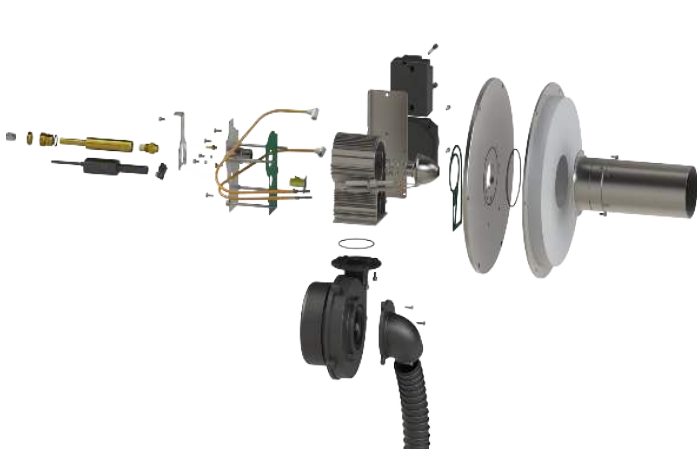

Spare Parts Lists Sapphire Heat Only Internal and External Models