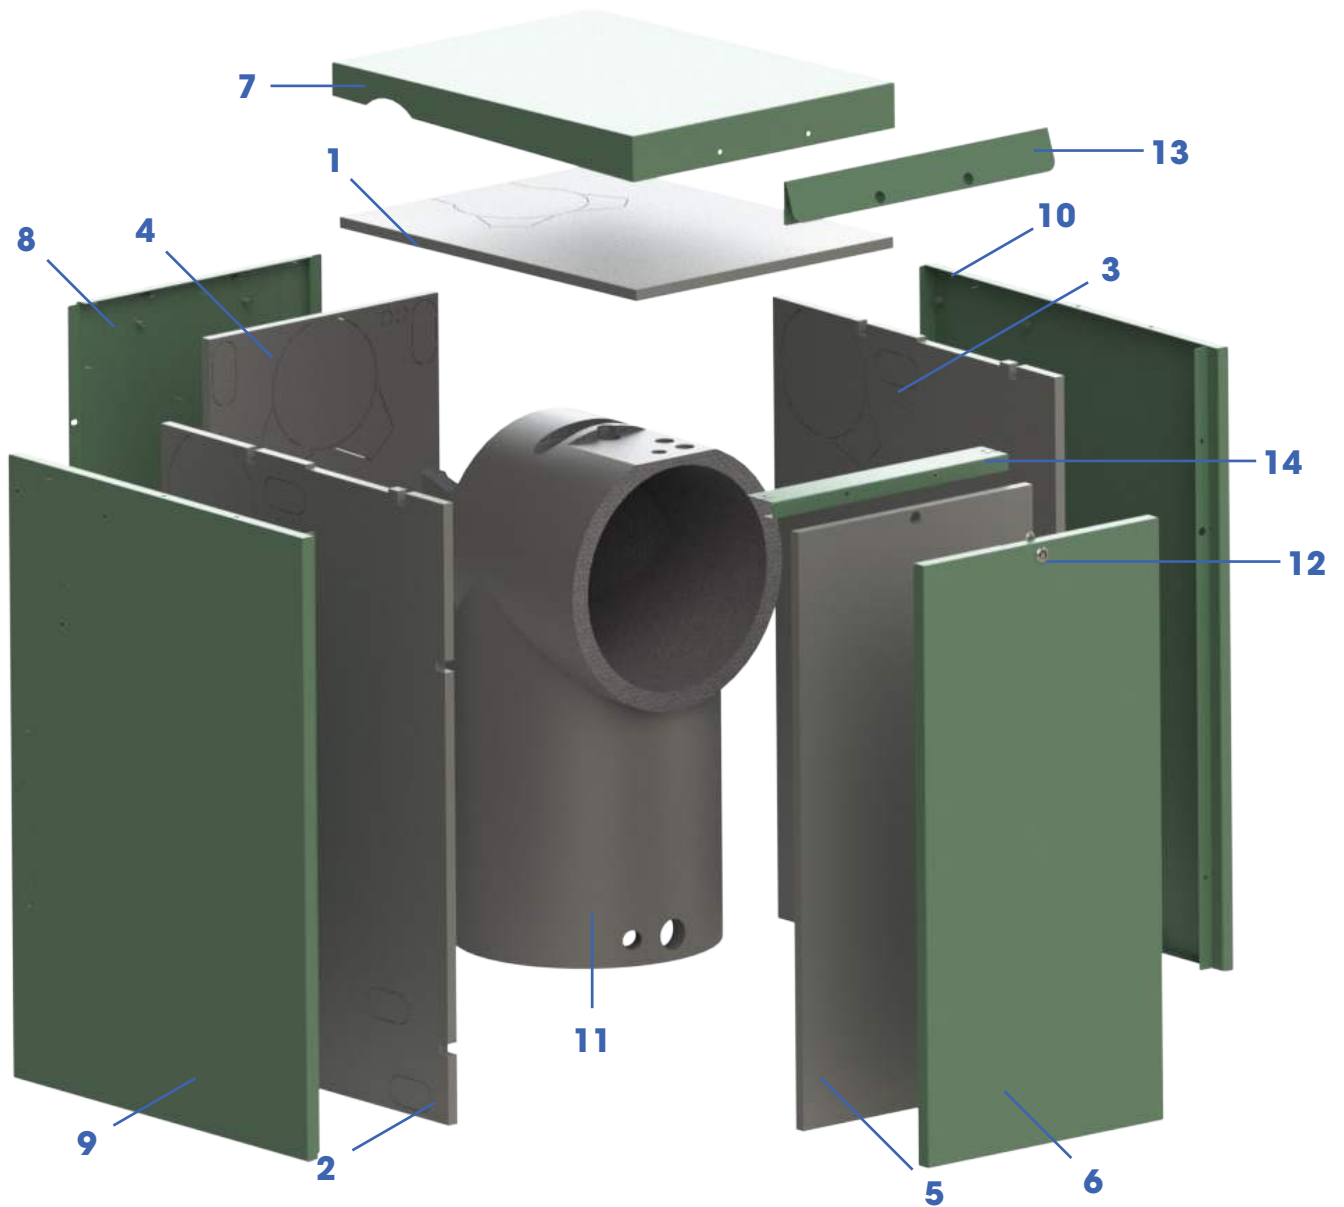

Boiler Exploded Casings View (External)

Labelled Number	Part Number	Description
1	SS-CASE-001-02	Casing Acoustic (Top Casing)
2	SS-CASE-002-02	Casing Acoustic (Left Casing)
3	SS-CASE-003-02	Casing Acoustic (Right Casing)
4	SS-CASE-004-02	Casing Acoustic (Rear Casing)
5	SS-CASE-005-02	Casing Acoustic (Door Casing)
6	SS-CASE-021-03-EX	Boiler Casing Door - MATT GREEN - Incs Acoustic
7	SS-CASE-022-03-EX	Boiler Top Casing Panel - MATT GREEN - Incs Acoustic
8	SS-CASE-023-03-EX	Boiler Rear Casing Panel - MATT GREEN - Incs Acoustic
9	SS-CASE-024-03-EX	Boiler Left Casing Panel - MATT GREEN - Incs Acoustic
10	SS-CASE-025-03-EX	Boiler Right Casing Panel - MATT GREEN - Incs Acoustic
11	SS-HEX-007-01	Heat Exchanger Insulation Jacket
12	SS-CASE-040-01-EX	Cam Lock Key
	SS-CASE-041-01-EX	Cam Lock
13	SS-CASE-043-03-EX	Rain Deflector Plate (Sloped) - MATT GREEN
14	SS-CASE-039-03-EX	Boiler Locking Strut