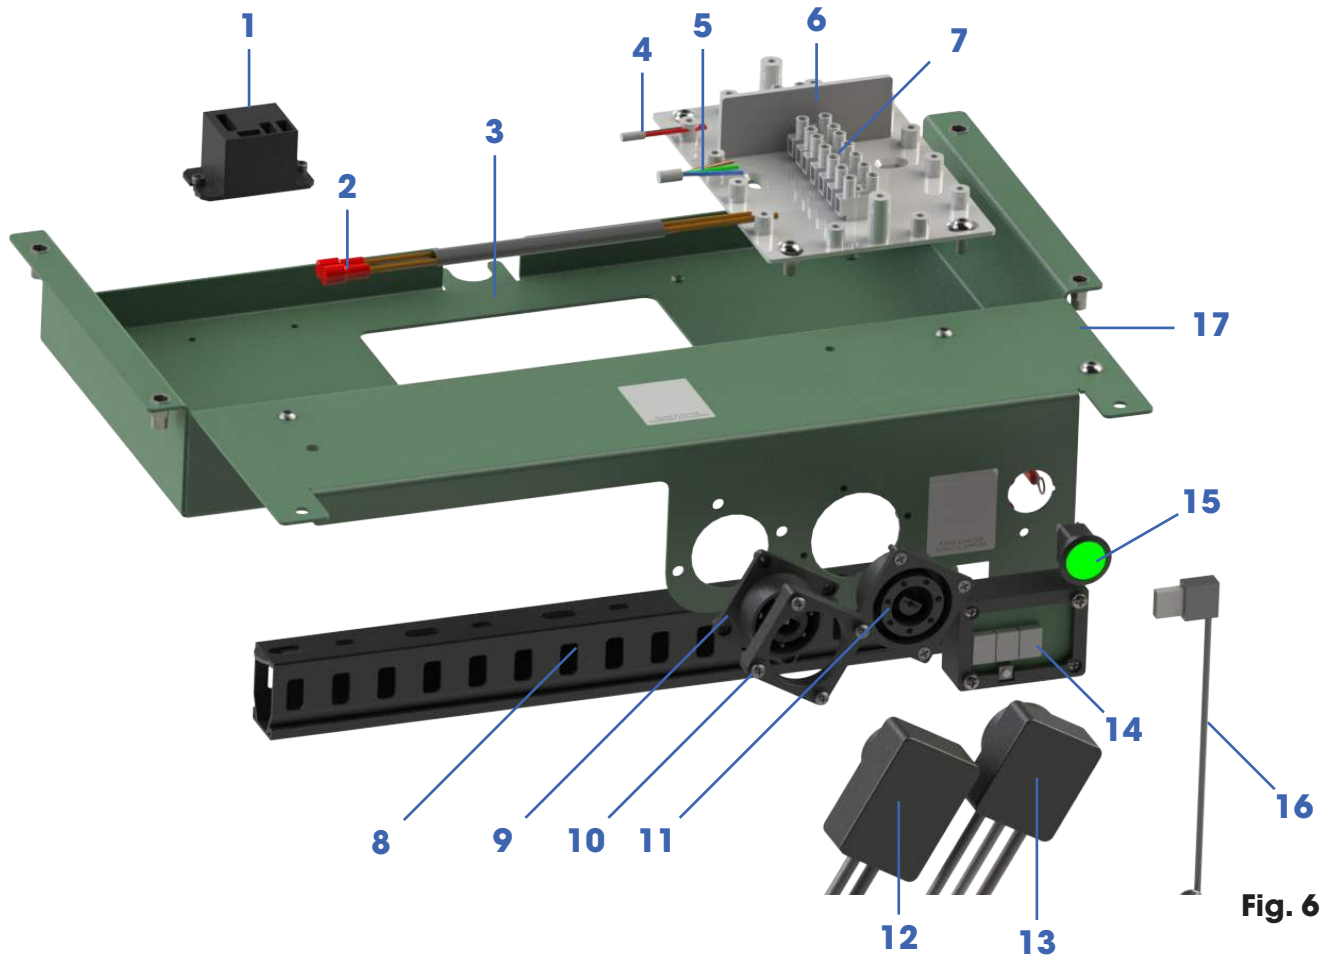

Top Tray Exploded View (Internal)

Fig. 5

Labelled Number	Part Number	Description
1	SS-RELAYKIT-001-01	Switched Live Relay kit
2	SS-LOOM-012-01	Secondary Overheat Stat cable - Stat to W-Centre Loom
3	SS-CASE-026-02	Top Support Tray - BRILLIANT WHITE iss02
4	SS-LOOM-011-01	OpenTherm - PCB to W/Centre Loom
5	SS-LOOM-015-01	Circ pump - PCB to W/Centre Loom
6	SS-CASE-048-01	Wiring Centre Divider
7	H01-42002116-002	Wiring centre - 10-way junction box
8	SS-CASE-011-02	Cable Trunking (0.5m)
9	SS-LOOM-007-01	PCB to Fan Socket Loom
10	SP-CASE-013-01	Bulkin plug spacer
11	SS-LOOM-006-01	PCB to Burner Socket
12	SS-LOOM-004-01	Fan Loom
13	SS-LOOM-005-01	KLC, EBI, Pressure Switch Burner Wiring Loom
14	SS-LCDKIT-001-03	LCD Display Kit
15	SS-CASE-012-01	On/Off Switch
	SS-LOOM-008-01	Mains supply W-Centre to Switch Loom
	SS-LOOM-014-01	Mains supply Switch to PCB Loom
16	SS-WIRE-006-01	Coiled USB Angled to Angled lead
17	SS-HEX-015-01	13mm Spring clip for Fire Valve Sensor

Top Tray Exploded View (External)

Fig. 6

Labelled Number	Part Number	Description
1	SS-RELAYKIT-001-01	Switched Live Relay kit
2	SS-LOOM-012-01	Secondary Overheat Stat cable - Stat to W-Centre Loom
3	SS-CASE-026-02-EX	Top Support Tray - GREEN GLOSS
4	SS-LOOM-011-01	OpenTherm - PCB to W/Centre Loom
5	SS-LOOM-015-01	Circ pump - PCB to W/Centre Loom
6	SS-CASE-048-01	Wiring Centre Divider
7	H01-42002116-002	Wiring centre - 10-way junction box
8	SS-CASE-011-02	Cable Trunking (0.5m)
9	SS-LOOM-007-01	PCB to Fan Socket Loom
10	SP-CASE-013-01	Bulkin plug spacer
11	SS-LOOM-006-01	PCB to Burner Socket
12	SS-LOOM-004-01	Fan Loom
13	SS-LOOM-005-01	KLC, EBI, Pressure Switch Burner Wiring Loom
14	SS-LCDKIT-001-03	LCD Display Kit
15	SS-CASE-012-01	On/Off Switch
	SS-LOOM-008-01	Mains supply W-Centre to Switch Loom
	SS-LOOM-014-01	Mains supply Switch to PCB Loom
16	SS-WIRE-006-01	Coiled USB Angled to Angled lead
17	SS-HEX-015-01	13mm Spring clip for Fire Valve Sensor