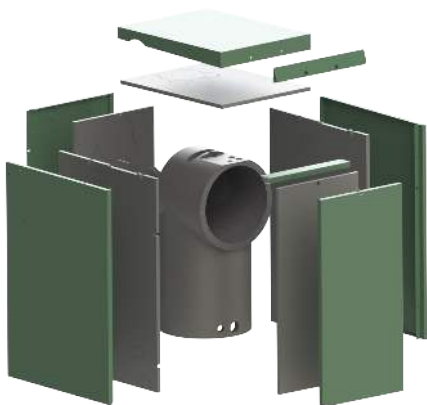

Spare Parts Lists Sapphire Heat Only Internal and External Models