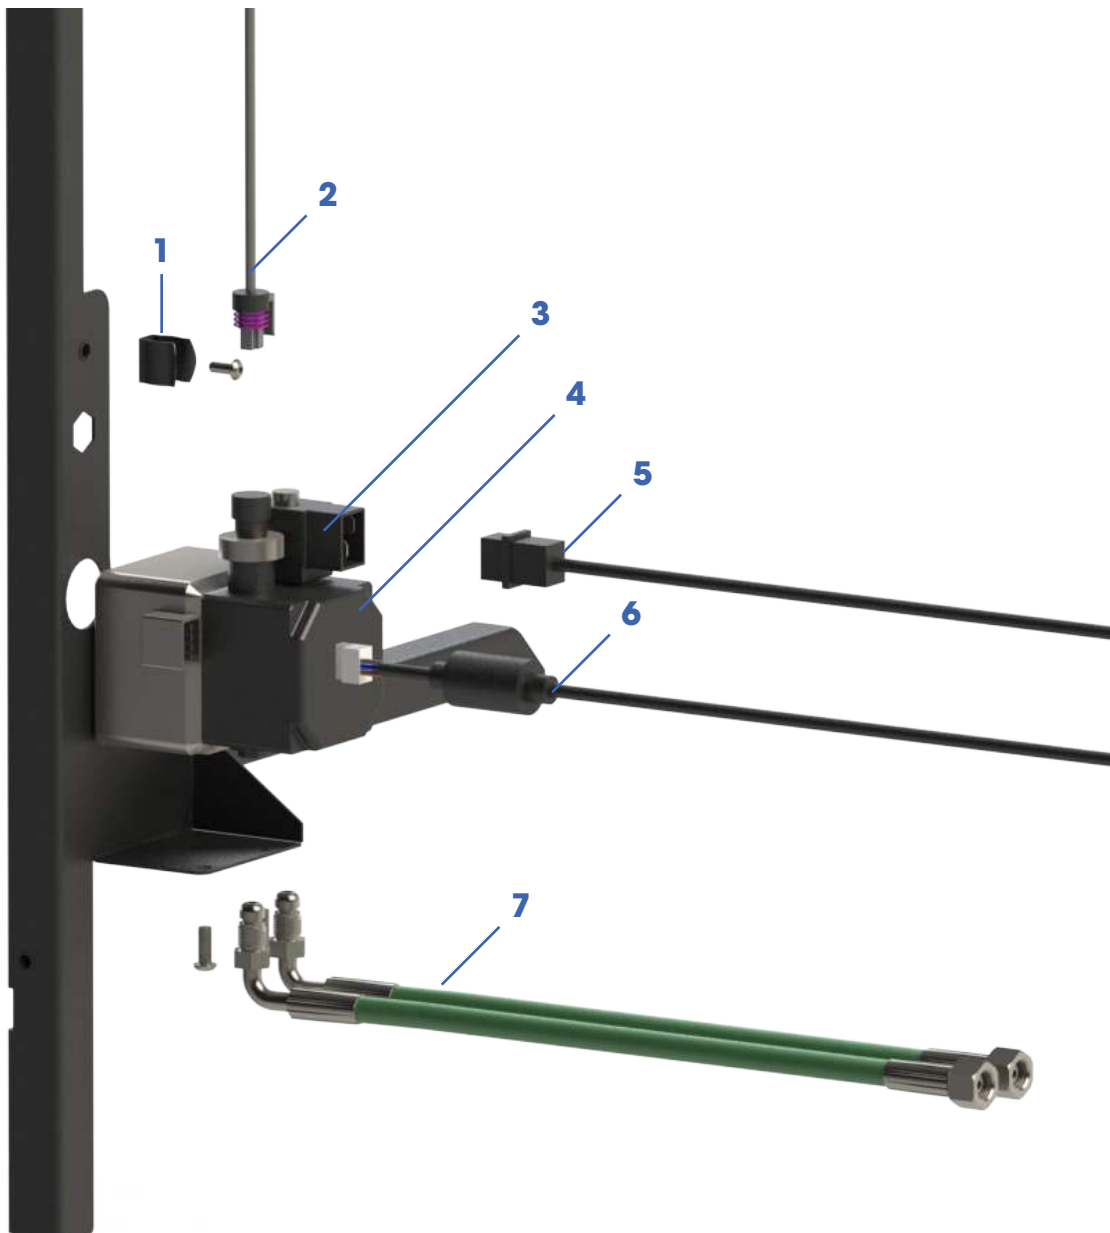

Oil Line Connections View

Fig. 4

Labelled Number	Part Number	Description
1	SS-CASE-031-01	Nozzle Holder Service Support clip
2	D01-071N4215	BFPM61 Transducer lead
	SS-LOOM-021-01	Transducer Extension Cable
3	D01-071N1006	BFPM61 Solenoid coil
4	D01-071N4106	BFPM61 Oil Pump
5	SS-LOOM-010-01	BFPM61 Pump solenoid lead
	SS-LOOM-019-01	Solenoid Extension Cable
6	D01-071N4215	BFPM61 Transducer lead
	SS-LOOM-020-01	Motor Power Extension Cable
7	F08-0440-A-14M-S-14F-H	Flexible 440mm Biogreen Angled 1/4Mx1/4F

Top Tray Exploded View (Internal)

Fig. 5

Labelled Number	Part Number	Description
1	SS-RELAYKIT-001-01	Switched Live Relay kit
2	SS-LOOM-012-01	Secondary Overheat Stat cable - Stat to W-Centre Loom
3	SS-CASE-026-02	Top Support Tray - BRILLIANT WHITE iss02
4	SS-LOOM-011-01	OpenTherm - PCB to W/Centre Loom
5	SS-LOOM-015-01	Circ pump - PCB to W/Centre Loom
6	SS-CASE-048-01	Wiring Centre Divider
7	H01-42002116-002	Wiring centre - 10-way junction box
8	SS-CASE-011-02	Cable Trunking (0.5m)
9	SS-LOOM-007-01	PCB to Fan Socket Loom
10	SP-CASE-013-01	Bulkin plug spacer
11	SS-LOOM-006-01	PCB to Burner Socket
12	SS-LOOM-004-01	Fan Loom
13	SS-LOOM-005-01	KLC, EBI, Pressure Switch Burner Wiring Loom
14	SS-LCDKIT-001-03	LCD Display Kit
15	SS-CASE-012-01	On/Off Switch
	SS-LOOM-008-01	Mains supply W-Centre to Switch Loom
	SS-LOOM-014-01	Mains supply Switch to PCB Loom
16	SS-WIRE-006-01	Coiled USB Angled to Angled lead
17	SS-HEX-015-01	13mm Spring clip for Fire Valve Sensor