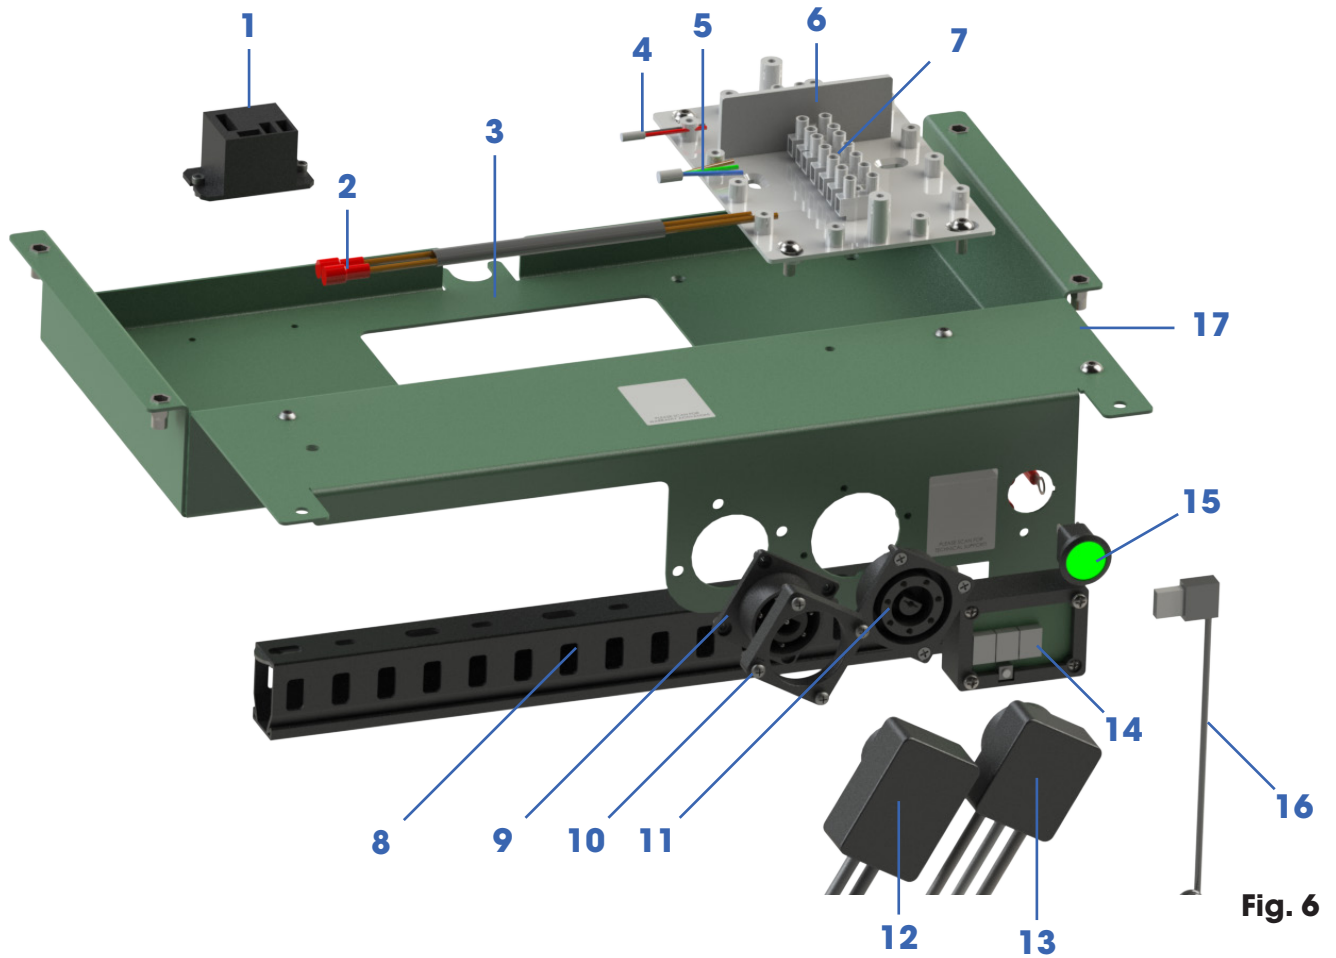

Top Tray Exploded View (External)

Fig. 6

Labelled Number	Part Number	Description
1	SS-RELAYKIT-001-01	Switched Live Relay kit
2	SS-LOOM-012-01	Secondary Overheat Stat cable - Stat to W-Centre Loom
3	SS-CASE-026-02-EX	Top Support Tray - GREEN GLOSS
4	SS-LOOM-011-01	OpenTherm - PCB to W/Centre Loom
5	SS-LOOM-015-01	Circ pump - PCB to W/Centre Loom
6	SS-CASE-048-01	Wiring Centre Divider
7	H01-42002116-002	Wiring centre - 10-way junction box
8	SS-CASE-011-02	Cable Trunking (0.5m)
9	SS-LOOM-007-01	PCB to Fan Socket Loom
10	SP-CASE-013-01	Bulkin plug spacer
11	SS-LOOM-006-01	PCB to Burner Socket
12	SS-LOOM-004-01	Fan Loom
13	SS-LOOM-005-01	KLC, EBI, Pressure Switch Burner Wiring Loom
14	SS-LCDKIT-001-03	LCD Display Kit
15	SS-CASE-012-01	On/Off Switch
	SS-LOOM-008-01	Mains supply W-Centre to Switch Loom
	SS-LOOM-014-01	Mains supply Switch to PCB Loom
16	SS-WIRE-006-01	Coiled USB Angled to Angled lead
17	SS-HEX-015-01	13mm Spring clip for Fire Valve Sensor