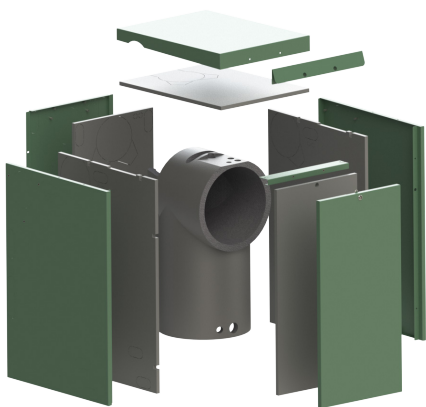

Spare Parts Lists Sapphire Heat Only Internal and External Models