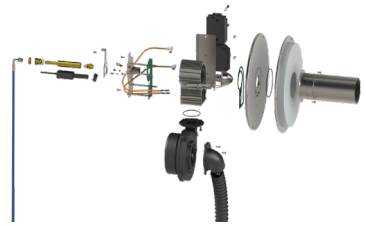

Contents Page

	Page
Burner Spare Parts Exploded View	2-3
Boiler Spare Parts Exploded View	4-5
PCB Spare Parts Exploded View	6
Oil Line Connection Spare Parts Exploded View	7
Top Tray Spare Parts Exploded View (Internal)	8
Top Tray Spare Parts Exploded View (External)	9
Boiler Casing Spare Parts Exploded View (Internal)	10
Boiler Casing Spare Parts Exploded View (External)	11