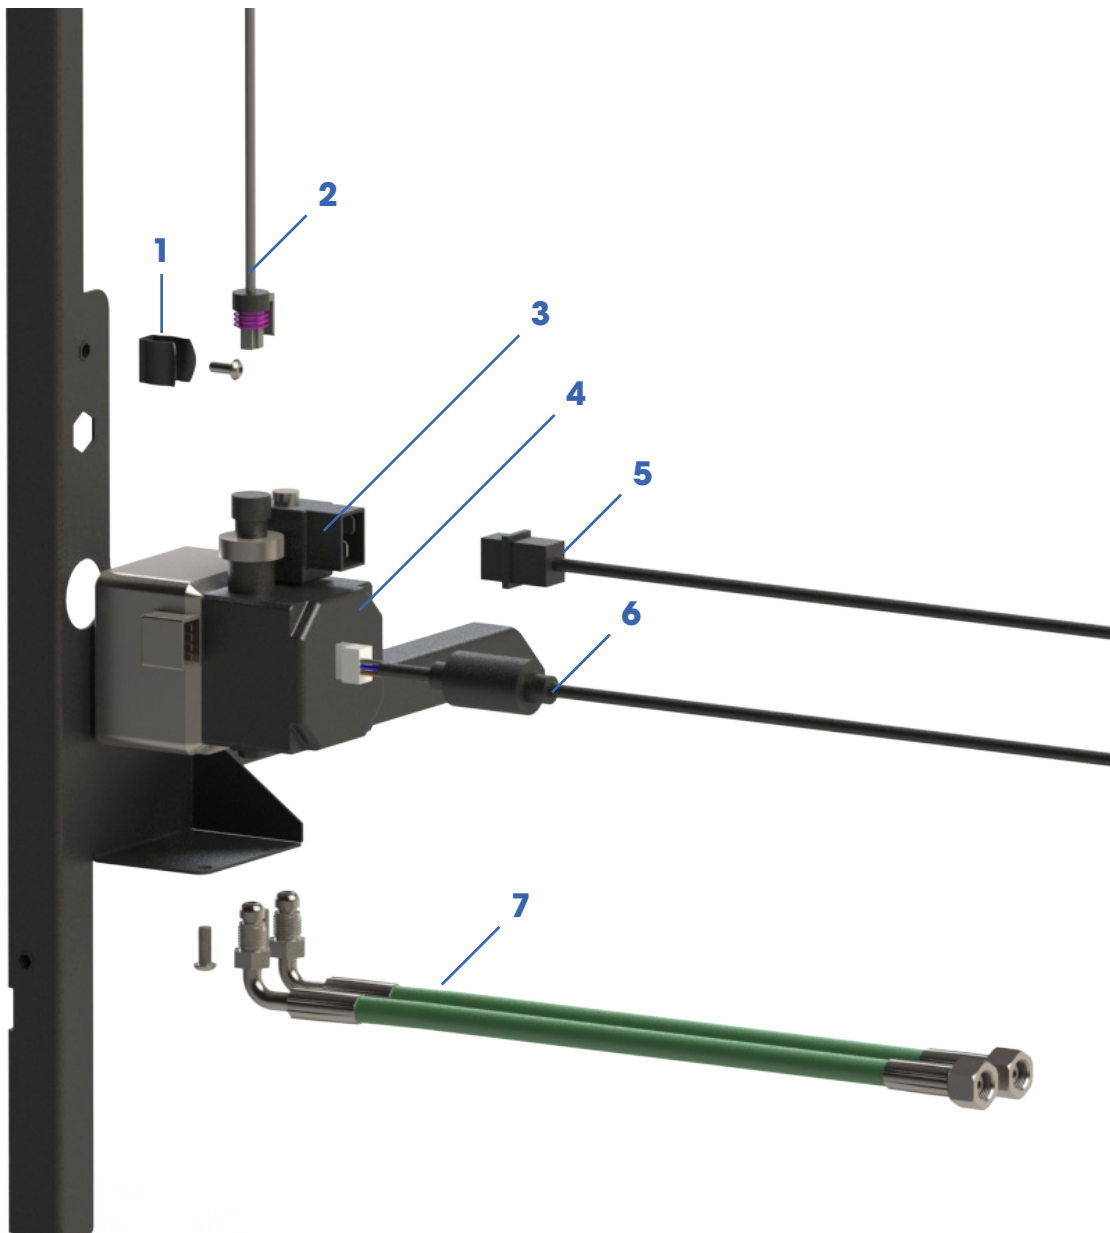

Oil Line Connections View

Fig. 4

Labelled Number	Part Number	Description
1	SS-CASE-031-01	Nozzle Holder Service Support clip
2	D01-071N4215	BFPM61 Transducer lead
	SS-LOOM-021-01	Transducer Extension Cable
3	D01-071N1006	BFPM61 Solenoid coil
4	D01-071N4106	BFPM61 Oil Pump
5	SS-LOOM-010-01	BFPM61 Pump solenoid lead
	SS-LOOM-019-01	Solenoid Extension Cable
6	D01-071N4215	BFPM61 Transducer lead
	SS-LOOM-020-01	Motor Power Extension Cable
7	F08-0440-A-14M-S-14F-H	Flexible 440mm Biogreen Angled 1/4Mx1/4F