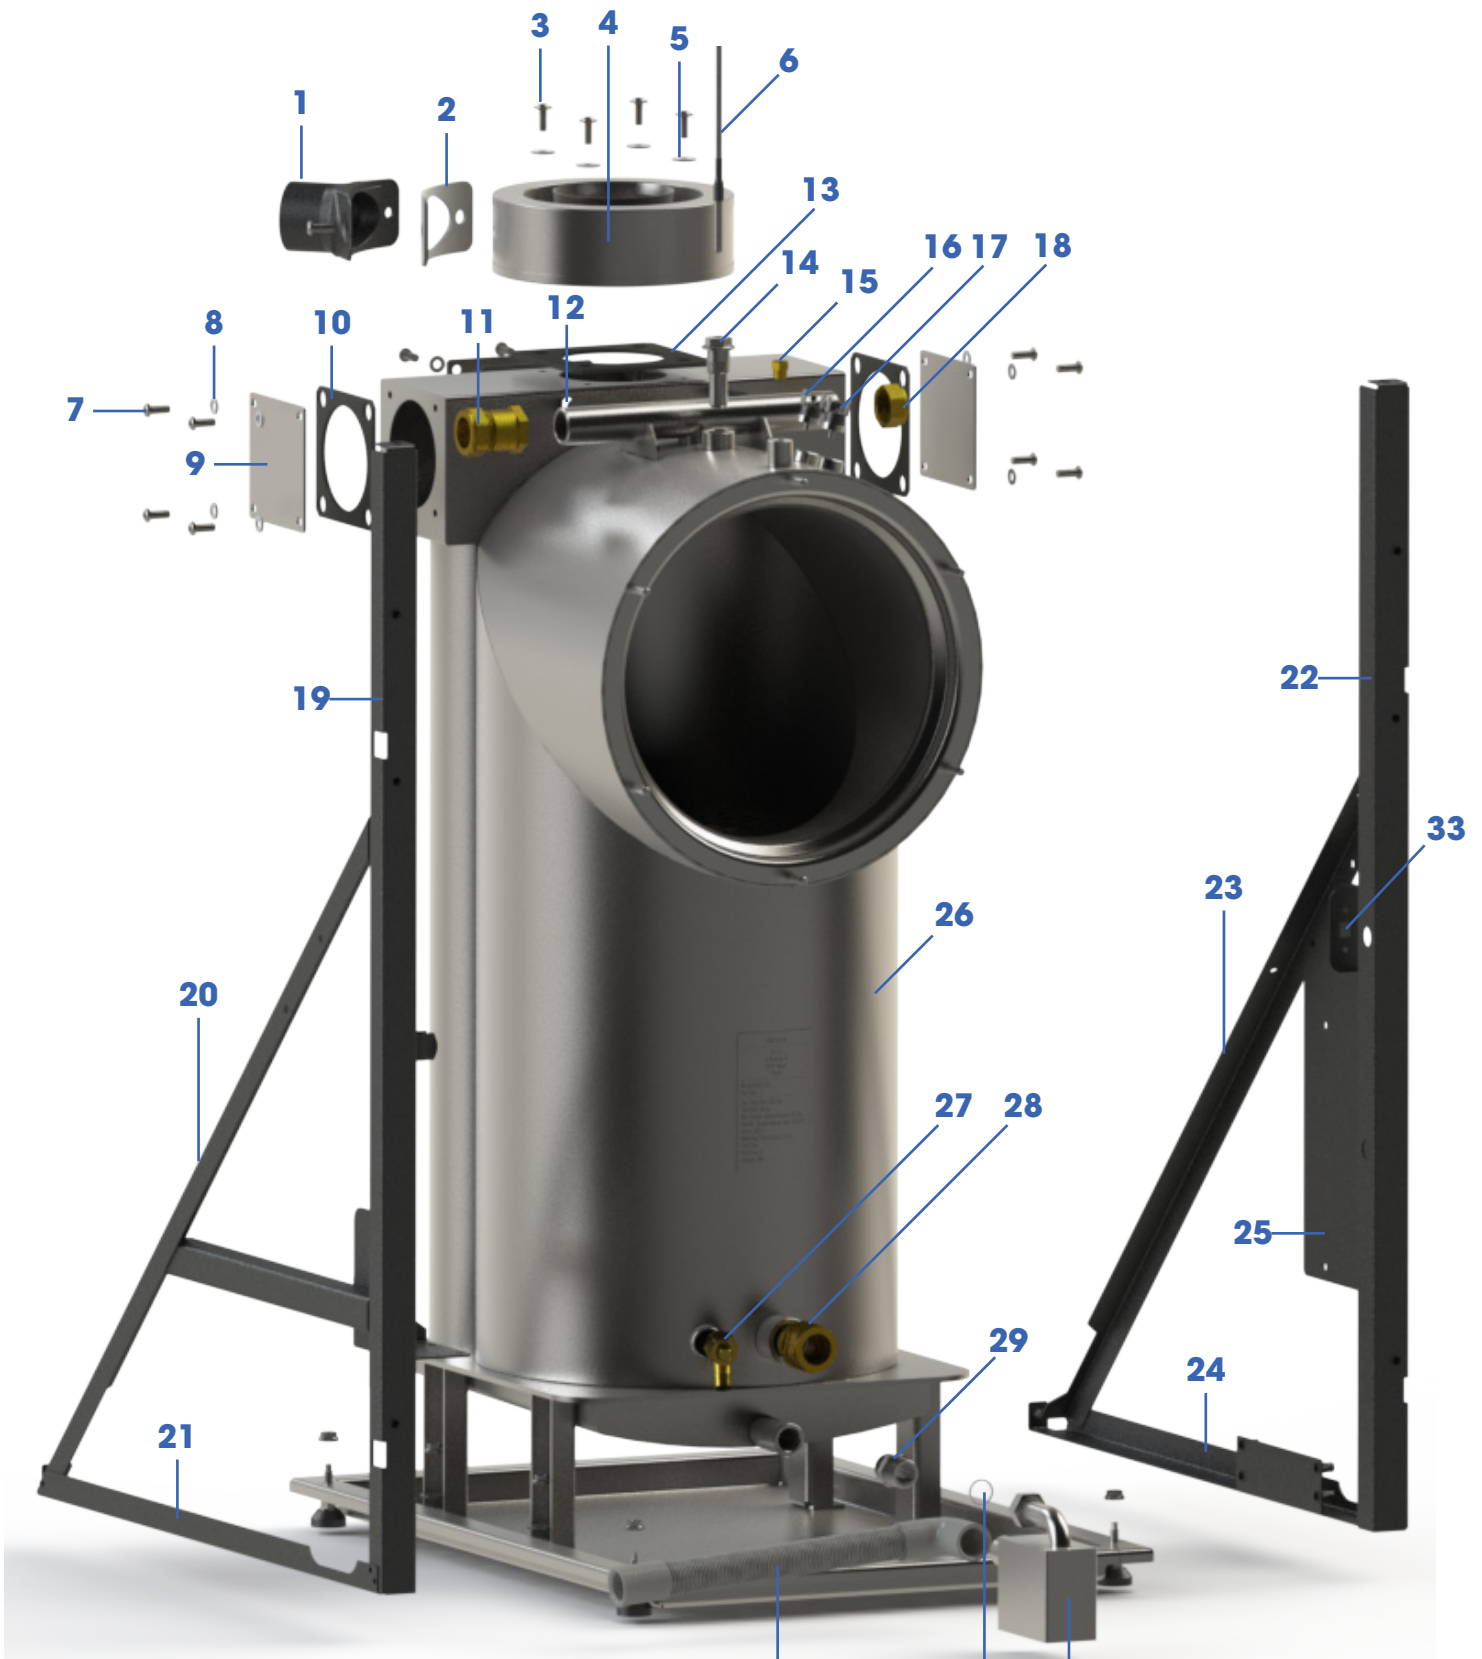

# Burner Exploded View

Labelled Number	Part Number	Description
1	SS-BURN-055-01	Flexible Oil line 700mm M10-A-18M
2	SS-BURN-014-01	Nozzle Holder Locking Screw
3	SS-BURN-013-01	Nozzle Holder Adjuster
4	SS-BURN-015-01	Nozzle Holder O-Ring (21x6)
5	SS-BURN-012-01	Nozzle Holder
6	D01-030H8306	0.40 x 80 EH (23kW Version)
	D01-030H8308	0.50 x 80 EH (28kW Version)
	D01-030H8310	0.55 x 80 EH (32kW Version)
7	SS-BURN-009-01	Nozzle Holder Locking Plate
8	SS-WIRE-001-01	KLC20/24 24V DC Flame Detector 450 mm Cable Only
	SS-LOOM-005-01	KLC, EBI, Pressure Switch Burner Wiring Loom
9	B14-0003	KLC Mounting Flange
10	SS-BURN-010-01	Air Pressure test point (incs seal)
11	SS-BURN-008-01	Fan Housing Plate
12	SS-BURN-007-02	Air box to housing plate sealing gasket FKM V2
13	E80-0601	HT Leads (Sold Individually)
14	SS-BURN-006-01	Air Box 73mm
15	SS-BURN-005-02	Ignition electrode set (incs Electrodes, Bolt, Plate and Gasket)
	SS-BURN-052-02	Electrode Gasket Washer 1mm
16	SS-CASE-027-01	Transformer PR/SW Bracket
17	SS-BURN-048-01	EBI Ignition Transformer 230v
	SS-LOOM-005-01	KLC, EBI, Pressure Switch Burner Wiring Loom
18	SS-BURN-050-01	Air Pressure Switch DL2 with Plastic Cover/Screw
	SS-LOOM-005-01	KLC, EBI, Pressure Switch Burner Wiring Loom
19	SS-BURN-018-01	Nozzle Head Spring
20	SS-BURN-016-01	Nozzle head 16mm (23kW Version)
	SS-BURN-017-01	Nozzle head 19mm (28/32kW Version)
21	SS-BURN-002-03	Air box to flange sealing gasket - V3 FKM
22	SS-BURN-001-02	Flange Plate V2
23	SS-BURN-044-01	Graphite Seal - Fan Seal (18cm)
24	SS-BURN-031-01	Mounting flange gasket
25	SS-BURN-053-01	140mm Blast tube base 1mm Slots (23kW Version)
	SS-BURN-054-01	140mm Blast tube with 3mm base (28kW & 32KW Versions)
26	SS-BURN-003-01	Sight Glass
	SS-BURN-004-01	Sight Glass tube
27	SS-BURN-020-03	Fan Motor ORing 52x3.5mm Nitrile
28	SS-BURN-033-01	Fan Motor
29	SS-HOSEKIT-001-01	1.5m Air Intake Hose kit (incs hose, Burner/Flue Adaptor & Gasket)

# Boiler Exploded Components View

Fig. 2