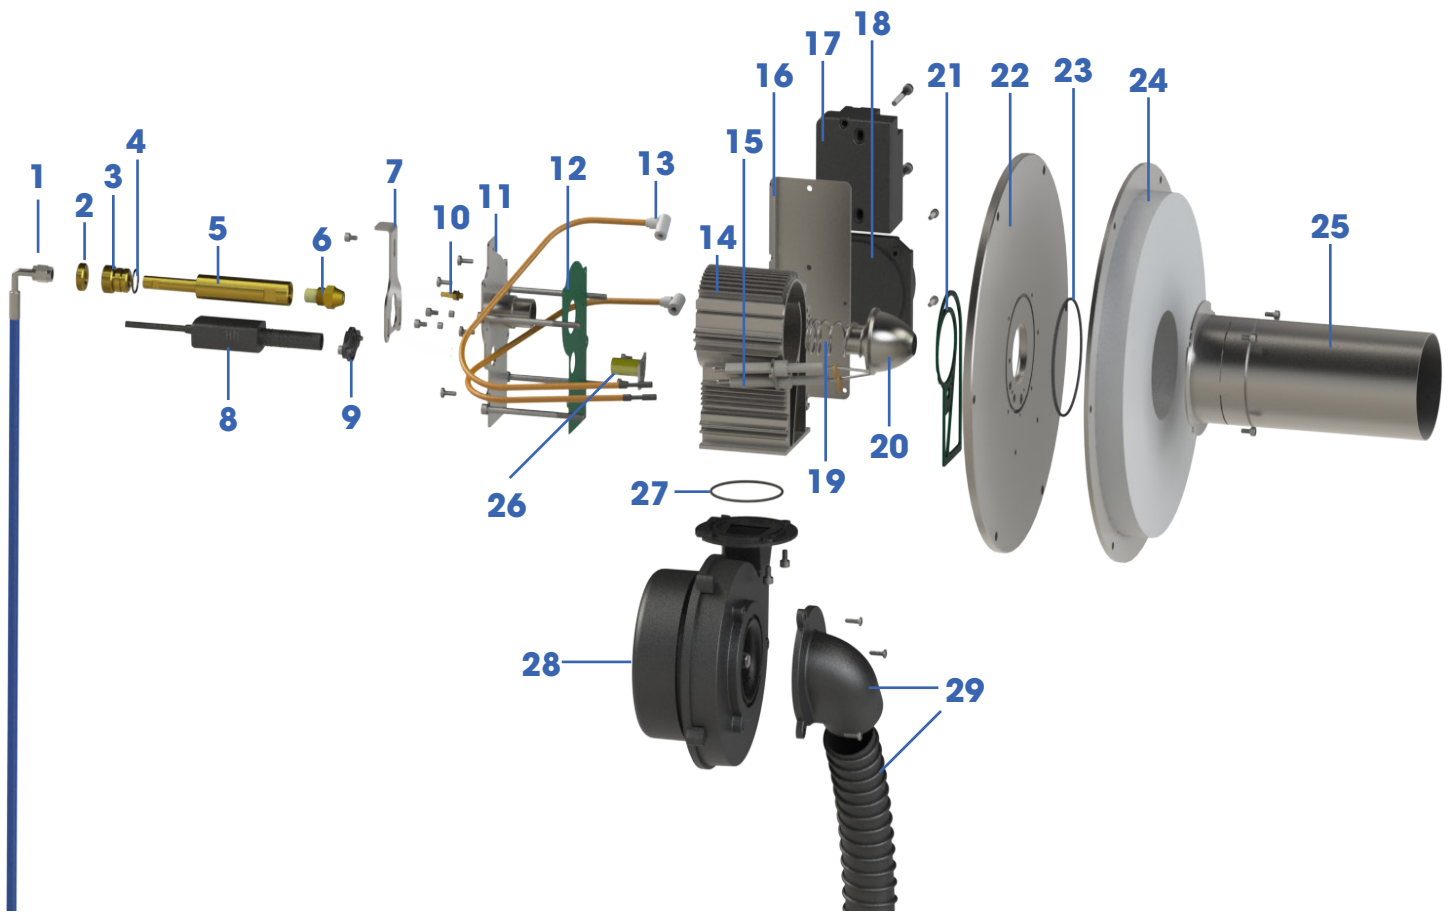

Burner Exploded View

Fig. 1

Burner Exploded View

Labelled Number	Part Number	Description
1	SS-BURN-055-01	Flexible Oil line 700mm M10-A-18M
2	SS-BURN-014-01	Nozzle Holder Locking Screw
3	SS-BURN-013-01	Nozzle Holder Adjuster
4	SS-BURN-015-01	Nozzle Holder O-Ring (21x6)
5	SS-BURN-012-01	Nozzle Holder
6	D01-030H8306	0.40 x 80 EH (23kW Version)
	D01-030H8308	0.50 x 80 EH (28kW Version)
	D01-030H8310	0.55 x 80 EH (32kW Version)
7	SS-BURN-009-01	Nozzle Holder Locking Plate
8	SS-WIRE-001-01	KLC20/24 24V DC Flame Detector 450 mm Cable Only
	SS-LOOM-005-01	KLC, EBI, Pressure Switch Burner Wiring Loom
9	B14-0003	KLC Mounting Flange
10	SS-BURN-010-01	Air Pressure test point (incs seal)
11	SS-BURN-008-01	Fan Housing Plate
12	SS-BURN-007-02	Air box to housing plate sealing gasket FKM V2
13	E80-0601	HT Leads (Sold Individually)
14	SS-BURN-006-01	Air Box 73mm
15	SS-BURN-005-02	Ignition electrode set (incs Electrodes, Bolt, Plate and Gasket)
	SS-BURN-052-02	Electrode Gasket Washer 1mm
16	SS-CASE-027-01	Transformer PR/SW Bracket
17	SS-BURN-048-01	EBI Ignition Transformer 230v
	SS-LOOM-005-01	KLC, EBI, Pressure Switch Burner Wiring Loom
18	SS-BURN-050-01	Air Pressure Switch DL2 with Plastic Cover/Screw
	SS-LOOM-005-01	KLC, EBI, Pressure Switch Burner Wiring Loom
19	SS-BURN-018-01	Nozzle Head Spring
20	SS-BURN-016-01	Nozzle head 16mm (23kW Version)
	SS-BURN-017-01	Nozzle head 19mm (28/32kW Version)
21	SS-BURN-002-03	Air box to flange sealing gasket - V3 FKM
22	SS-BURN-001-02	Flange Plate V2
23	SS-BURN-044-01	Graphite Seal - Fan Seal (18cm)
24	SS-BURN-031-01	Mounting flange gasket
25	SS-BURN-053-01	140mm Blast tube base 1mm Slots (23kW Version)
	SS-BURN-054-01	140mm Blast tube with 3mm base (28kW & 32KW Versions)
26	SS-BURN-003-01	Sight Glass
	SS-BURN-004-01	Sight Glass tube
27	SS-BURN-020-03	Fan Motor ORing 52x3.5mm Nitrile
28	SS-BURN-033-01	Fan Motor
29	SS-HOSEKIT-001-01	1.5m Air Intake Hose kit (incs hose, Burner/Flue Adaptor & Gasket)