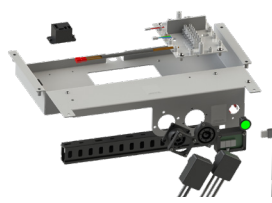

Contents Page

	Page
Burner Spare Parts Exploded View	2-3
Boiler Spare Parts Exploded View	4-5
PCB Spare Parts Exploded View	6
Oil Line Connection Spare Parts Exploded View	7
Top Tray Spare Parts Exploded View (Internal)	8
Top Tray Spare Parts Exploded View (External)	9
Boiler Casing Spare Parts Exploded View (Internal)	10
Boiler Casing Spare Parts Exploded View (External)	11