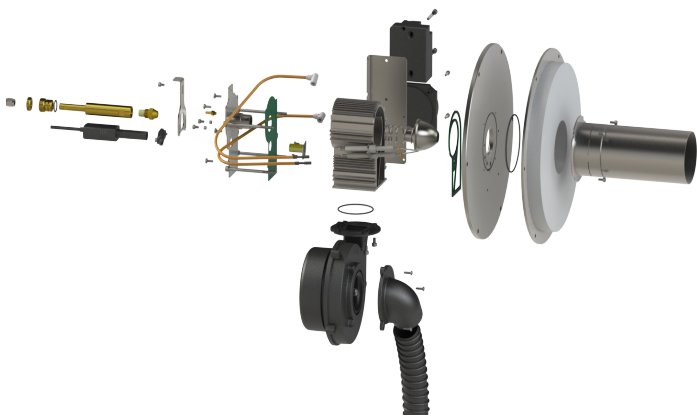

## Spare Parts Lists Sapphire Heat Only Internal and External Models

# Burner Exploded View

Labelled Number	Part Number	Description
1	SS-BURN-055-01	Flexible Oil line 700mm M10-A-18M
2	SS-BURN-014-01	Nozzle Holder Locking Screw
3	SS-BURN-013-01	Nozzle Holder Adjuster
4	SS-BURN-015-01	Nozzle Holder O-Ring (21x6)
5	SS-BURN-012-01	Nozzle Holder
6	D01-030H8306	0.40 x 80 EH (23kW Version)
	D01-030H8308	0.50 x 80 EH (28kW Version)
	D01-030H8310	0.55 x 80 EH (32kW Version)
7	SS-BURN-009-01	Nozzle Holder Locking Plate
8	SS-WIRE-001-01	KLC20/24 24V DC Flame Detector 450 mm Cable Only
	SS-LOOM-005-01	KLC, EBI, Pressure Switch Burner Wiring Loom
9	B14-0003	KLC Mounting Flange
10	SS-BURN-010-01	Air Pressure test point (incs seal)
11	SS-BURN-008-01	Fan Housing Plate
12	SS-BURN-007-02	Air box to housing plate sealing gasket FKM V2
13	E80-0601	HT Leads (Sold Individually)
14	SS-BURN-006-01	Air Box 73mm
15	SS-BURN-005-02	Ignition electrode set (incs Electrodes, Bolt, Plate and Gasket)
	SS-BURN-052-02	Electrode Gasket Washer 1mm
16	SS-CASE-027-01	Transformer PR/SW Bracket
17	SS-BURN-048-01	EBI Ignition Transformer 230v
	SS-LOOM-005-01	KLC, EBI, Pressure Switch Burner Wiring Loom
18	SS-BURN-050-01	Air Pressure Switch DL2 with Plastic Cover/Screw
	SS-LOOM-005-01	KLC, EBI, Pressure Switch Burner Wiring Loom
19	SS-BURN-018-01	Nozzle Head Spring
20	SS-BURN-016-01	Nozzle head 16mm (23kW Version)
	SS-BURN-017-01	Nozzle head 19mm (28/32kW Version)
21	SS-BURN-002-03	Air box to flange sealing gasket - V3 FKM
22	SS-BURN-001-02	Flange Plate V2
23	SS-BURN-044-01	Graphite Seal - Fan Seal (18cm)
24	SS-BURN-031-01	Mounting flange gasket
25	SS-BURN-053-01	140mm Blast tube base 1mm Slots (23kW Version)
	SS-BURN-054-01	140mm Blast tube with 3mm base (28kW & 32KW Versions)
26	SS-BURN-003-01	Sight Glass
	SS-BURN-004-01	Sight Glass tube
27	SS-BURN-020-03	Fan Motor ORing 52x3.5mm Nitrile
28	SS-BURN-033-01	Fan Motor
29	SS-HOSEKIT-001-01	1.5m Air Intake Hose kit (incs hose, Burner/Flue Adaptor & Gasket)