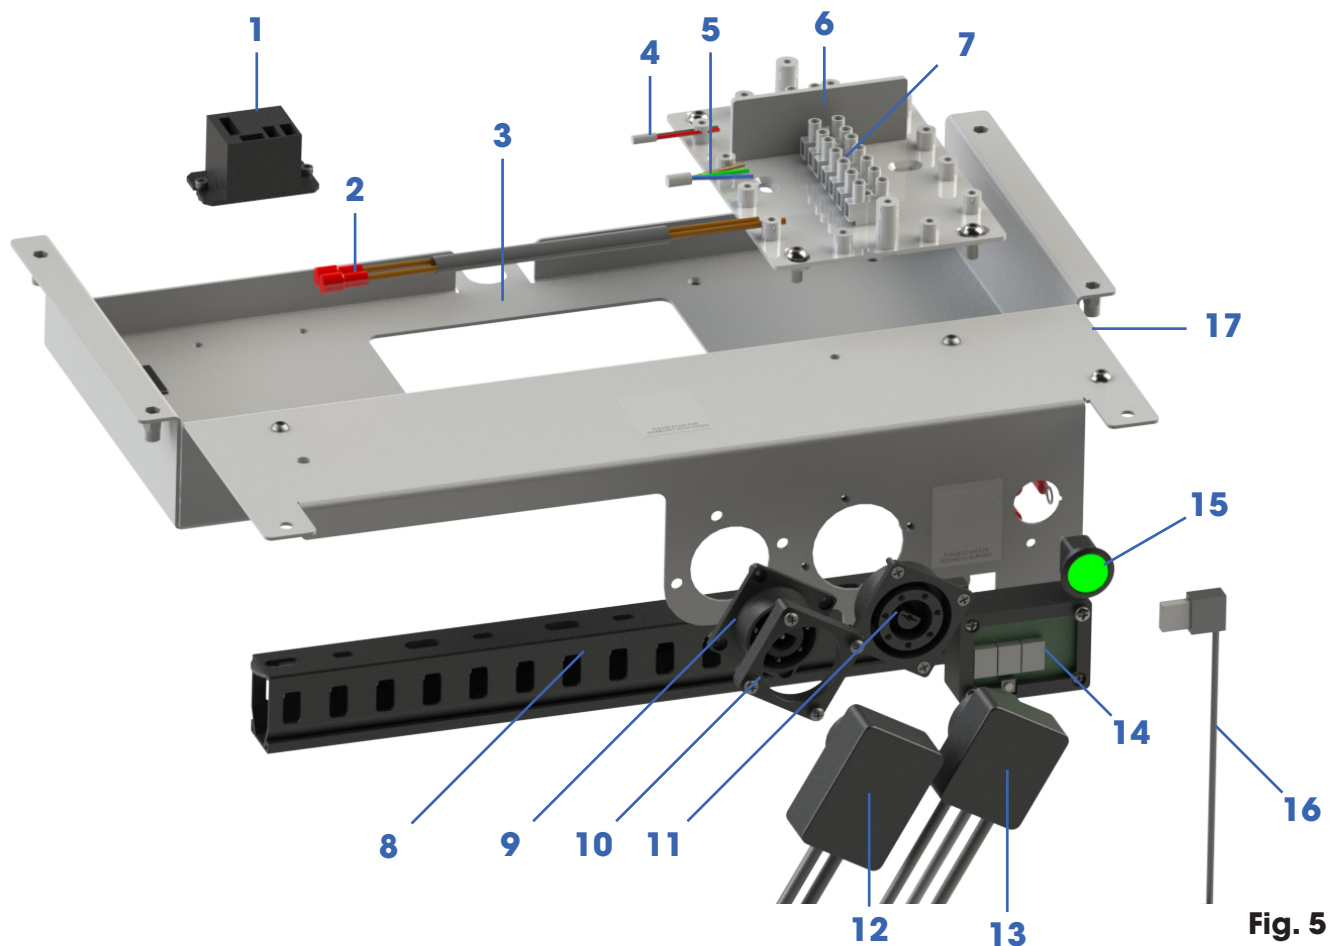

Top Tray Exploded View (Internal)

Fig. 5

Labelled Number	Part Number	Description
1	SS-RELAYKIT-001-01	Switched Live Relay kit
2	SS-LOOM-012-01	Secondary Overheat Stat cable - Stat to W-Centre Loom
3	SS-CASE-026-02	Top Support Tray - BRILLIANT WHITE iss02
4	SS-LOOM-011-01	OpenTherm - PCB to W/Centre Loom
5	SS-LOOM-015-01	Circ pump - PCB to W/Centre Loom
6	SS-CASE-048-01	Wiring Centre Divider
7	H01-42002116-002	Wiring centre - 10-way junction box
8	SS-CASE-011-02	Cable Trunking (0.5m)
9	SS-LOOM-007-01	PCB to Fan Socket Loom
10	SP-CASE-013-01	Bulkin plug spacer
11	SS-LOOM-006-01	PCB to Burner Socket
12	SS-LOOM-004-01	Fan Loom
13	SS-LOOM-005-01	KLC, EBI, Pressure Switch Burner Wiring Loom
14	SS-LCDKIT-001-03	LCD Display Kit
15	SS-CASE-012-01	On/Off Switch
	SS-LOOM-008-01	Mains supply W-Centre to Switch Loom
	SS-LOOM-014-01	Mains supply Switch to PCB Loom
16	SS-WIRE-006-01	Coiled USB Angled to Angled lead
17	SS-HEX-015-01	13mm Spring clip for Fire Valve Sensor