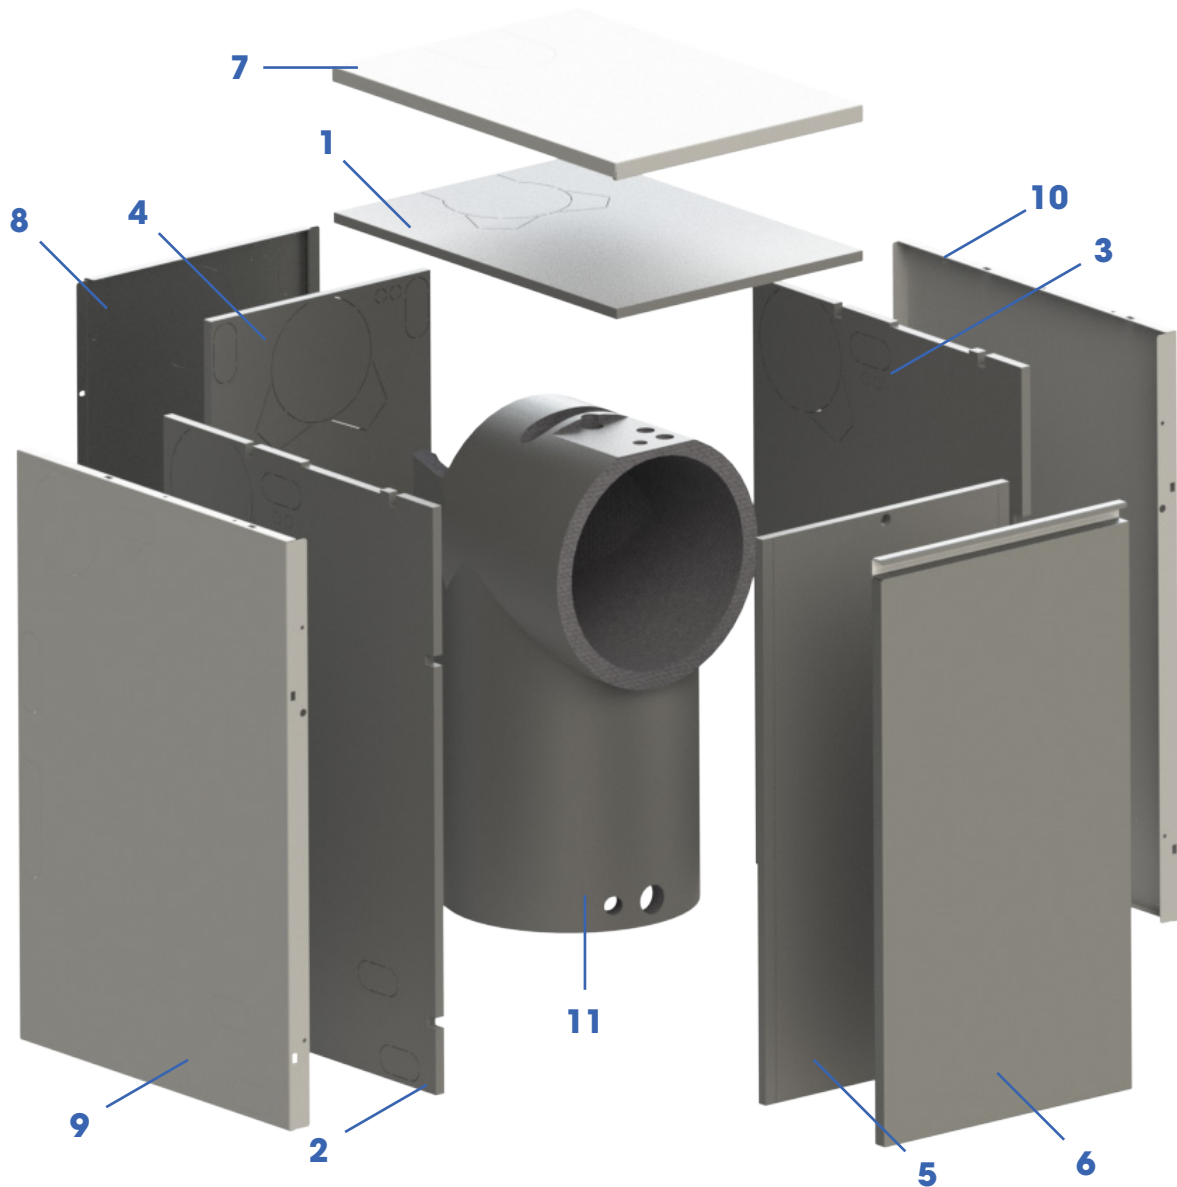

Boiler Exploded Casings View (Internal)

Labelled Number	Part Number	Description
1	SS-CASE-001-02	Casing Acoustic (Top Casing)
2	SS-CASE-002-02	Casing Acoustic (Left Casing)
3	SS-CASE-003-02	Casing Acoustic (Right Casing)
4	SS-CASE-004-02	Casing Acoustic (Rear Casing)
5	SS-CASE-005-02	Casing Acoustic (Door Casing)
6	SS-CASE-021-02	Boiler Casing Door - BRILLIANT WHITE - Incs Acoustic
	SS-CASE-007-01	Stud Latch M5
7	SS-CASE-022-02	Boiler Top Casing Panel - BRILLIANT WHITE - Incs Acoustic
	SS-CASE-007-01	Stud Latch M5
8	SS-CASE-023-02	Boiler Rear Casing Panel - BLACK - Incs Acoustic
9	SS-CASE-024-02	Boiler Left Casing Panel - BRILLIANT WHITE - Incs Acoustic
	SS-CASE-008-01	Clip Latch
10	SS-CASE-025-02	Boiler Right Casing Panel - BRILLIANT WHITE - Incs Acoustic
	SS-CASE-008-01	Clip Latch
11	SS-HEX-007-01	Heat Exchanger Insulation Jacket