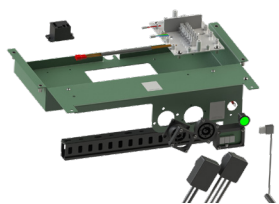

Contents Page

	Page
Burner Spare Parts Exploded View	2-3
Boiler Spare Parts Exploded View	4-5
PCB Spare Parts Exploded View	6
Oil Line Connection Spare Parts Exploded View	7
Top Tray Spare Parts Exploded View (Internal)	8
Top Tray Spare Parts Exploded View (External)	9
Boiler Casing Spare Parts Exploded View (Internal)	10
Boiler Casing Spare Parts Exploded View (External)	11