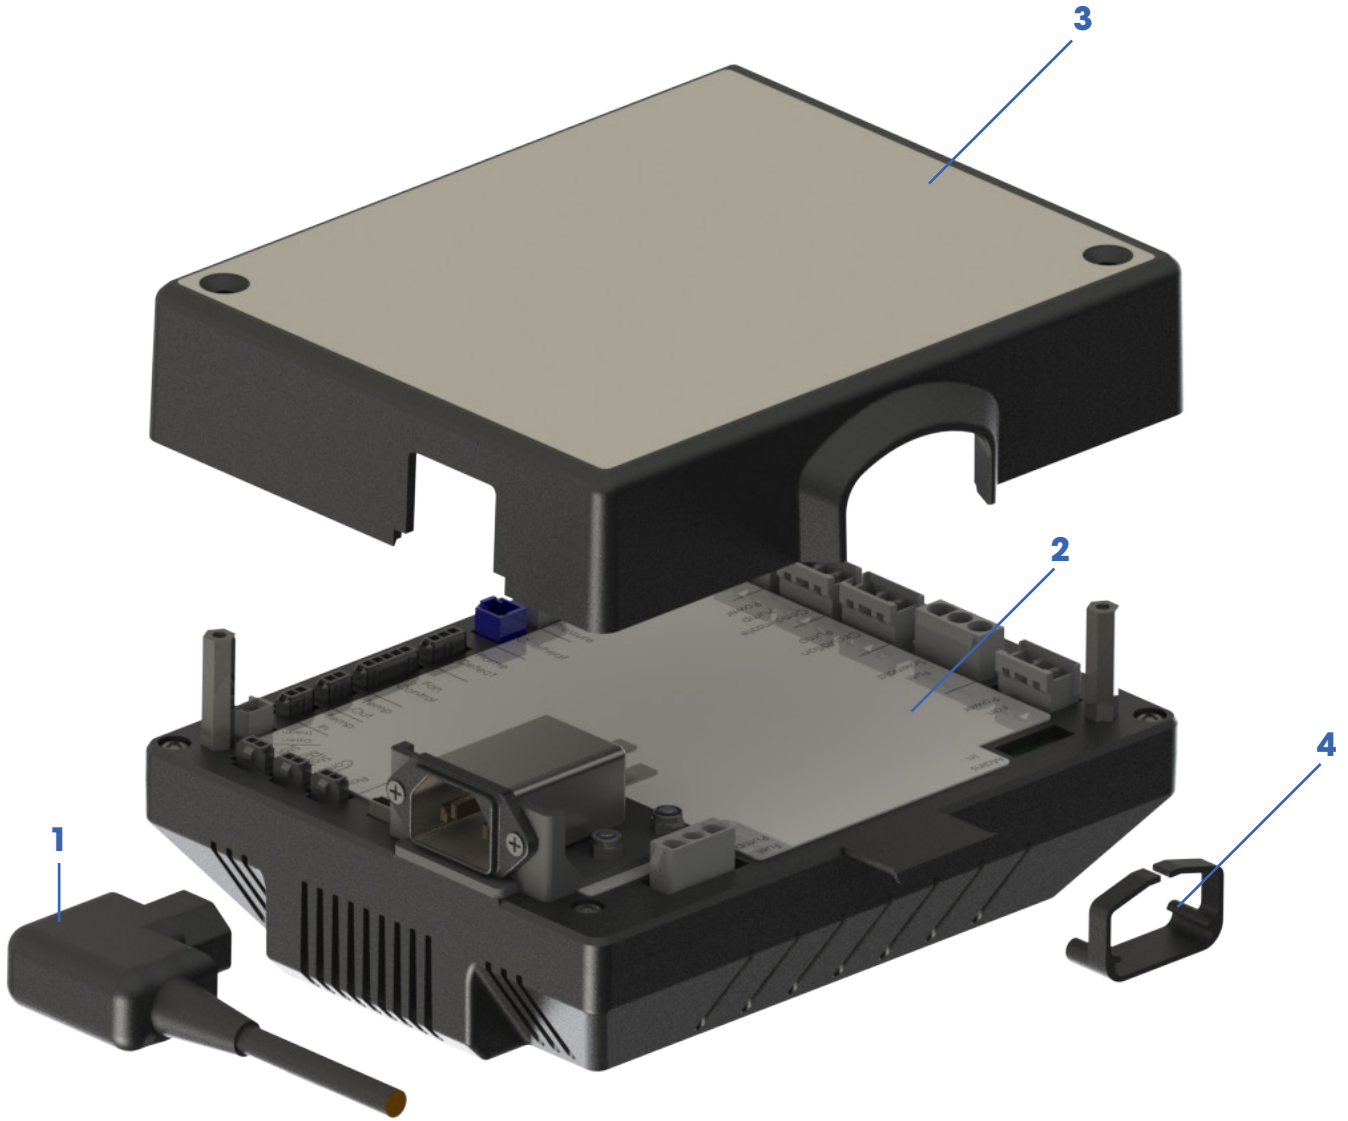

PCB Exploded View

Fig. 3

Labelled Number	Part Number	Description
1	SS-LOOM-014-01	Mains supply Cable (Switch to PCB)
2	SS-PCBKIT-001-05	PCB pre made Kit (Also includes item 3)
3	SS-PCB-008-01	PCB Cable cover
4	SS-PCB-012-01	Cable capture clip