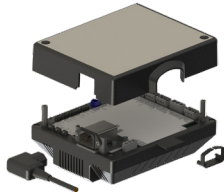

Contents Page

	Page
Burner Spare Parts Exploded View	2-3
Boiler Spare Parts Exploded View	4-5
PCB Spare Parts Exploded View	6
Oil Line Connection Spare Parts Exploded View	7
Top Tray Spare Parts Exploded View (Internal)	8
Top Tray Spare Parts Exploded View (External)	9
Boiler Casing Spare Parts Exploded View (Internal)	10
Boiler Casing Spare Parts Exploded View (External)	11