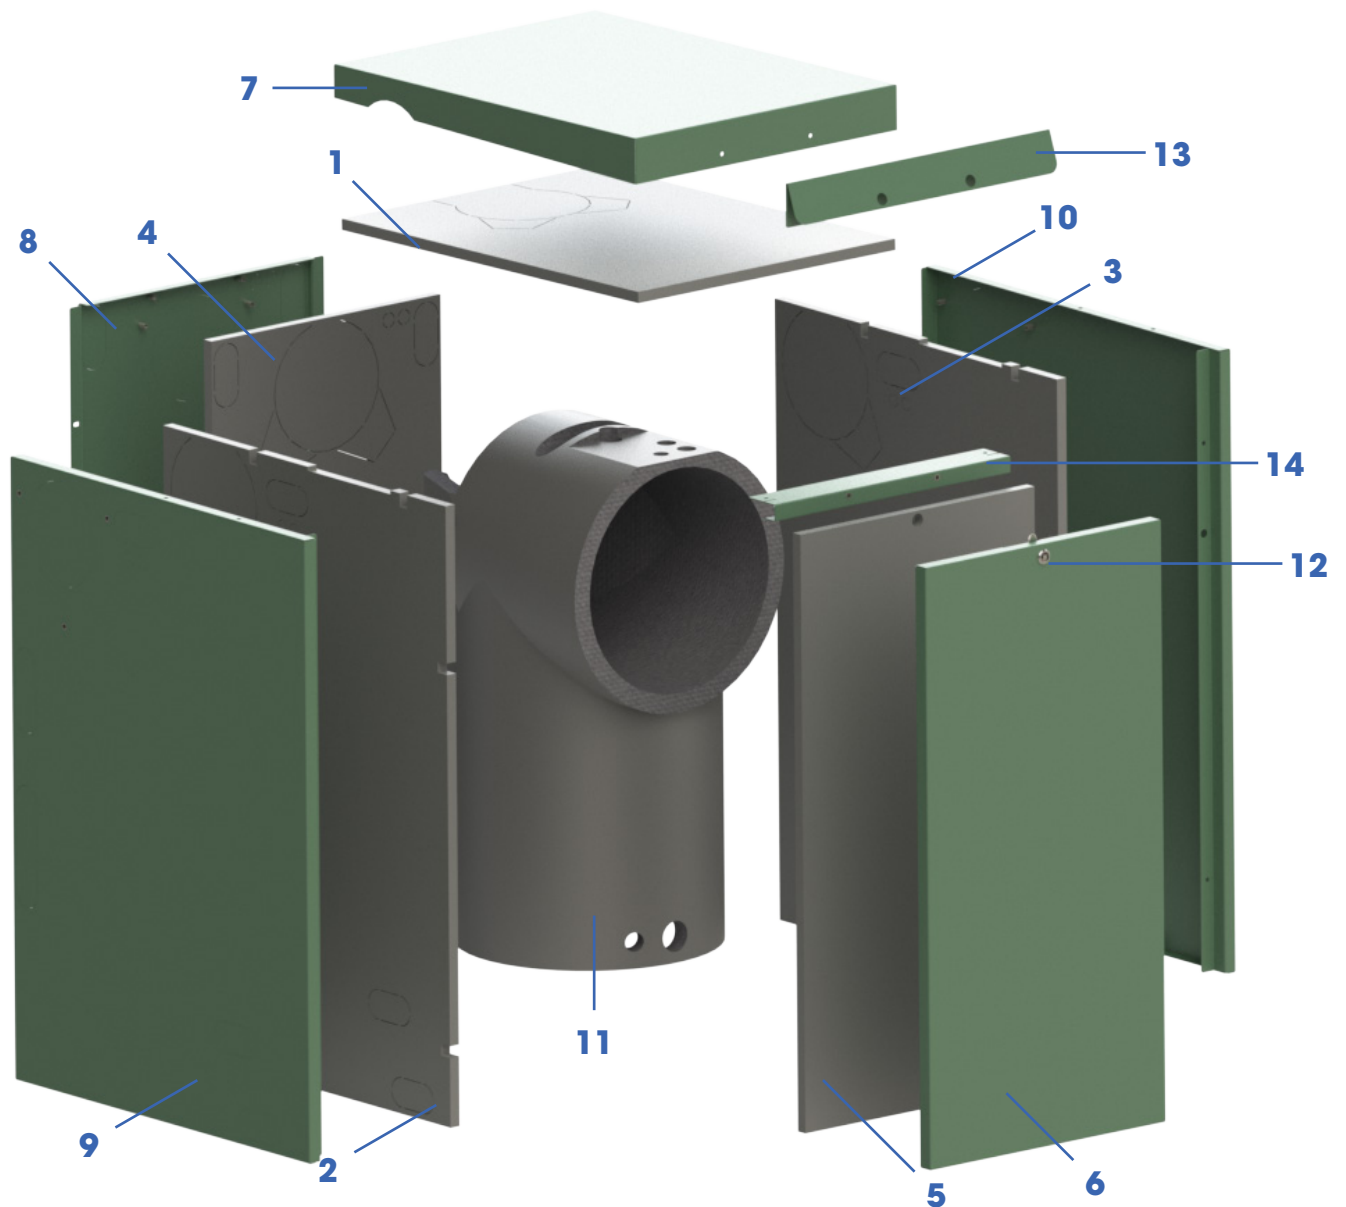

Boiler Exploded Casings View (External)

Labelled Number	Part Number	Description
1	SS-CASE-001-02	Casing Acoustic (Top Casing)
2	SS-CASE-002-02	Casing Acoustic (Left Casing)
3	SS-CASE-003-02	Casing Acoustic (Right Casing)
4	SS-CASE-004-02	Casing Acoustic (Rear Casing)
5	SS-CASE-005-02	Casing Acoustic (Door Casing)
6	SS-CASE-021-03-EX	Boiler Casing Door - MATT GREEN - Incs Acoustic
7	SS-CASE-022-03-EX	Boiler Top Casing Panel - MATT GREEN - Incs Acoustic
8	SS-CASE-023-03-EX	Boiler Rear Casing Panel - MATT GREEN - Incs Acoustic
9	SS-CASE-024-03-EX	Boiler Left Casing Panel - MATT GREEN - Incs Acoustic
10	SS-CASE-025-03-EX	Boiler Right Casing Panel - MATT GREEN - Incs Acoustic
11	SS-HEX-007-01	Heat Exchanger Insulation Jacket
12	SS-CASE-040-01-EX	Cam Lock Key
	SS-CASE-041-01-EX	Cam Lock
13	SS-CASE-043-03-EX	Rain Deflector Plate (Sloped) - MATT GREEN
14	SS-CASE-039-03-EX	Boiler Locking Strut